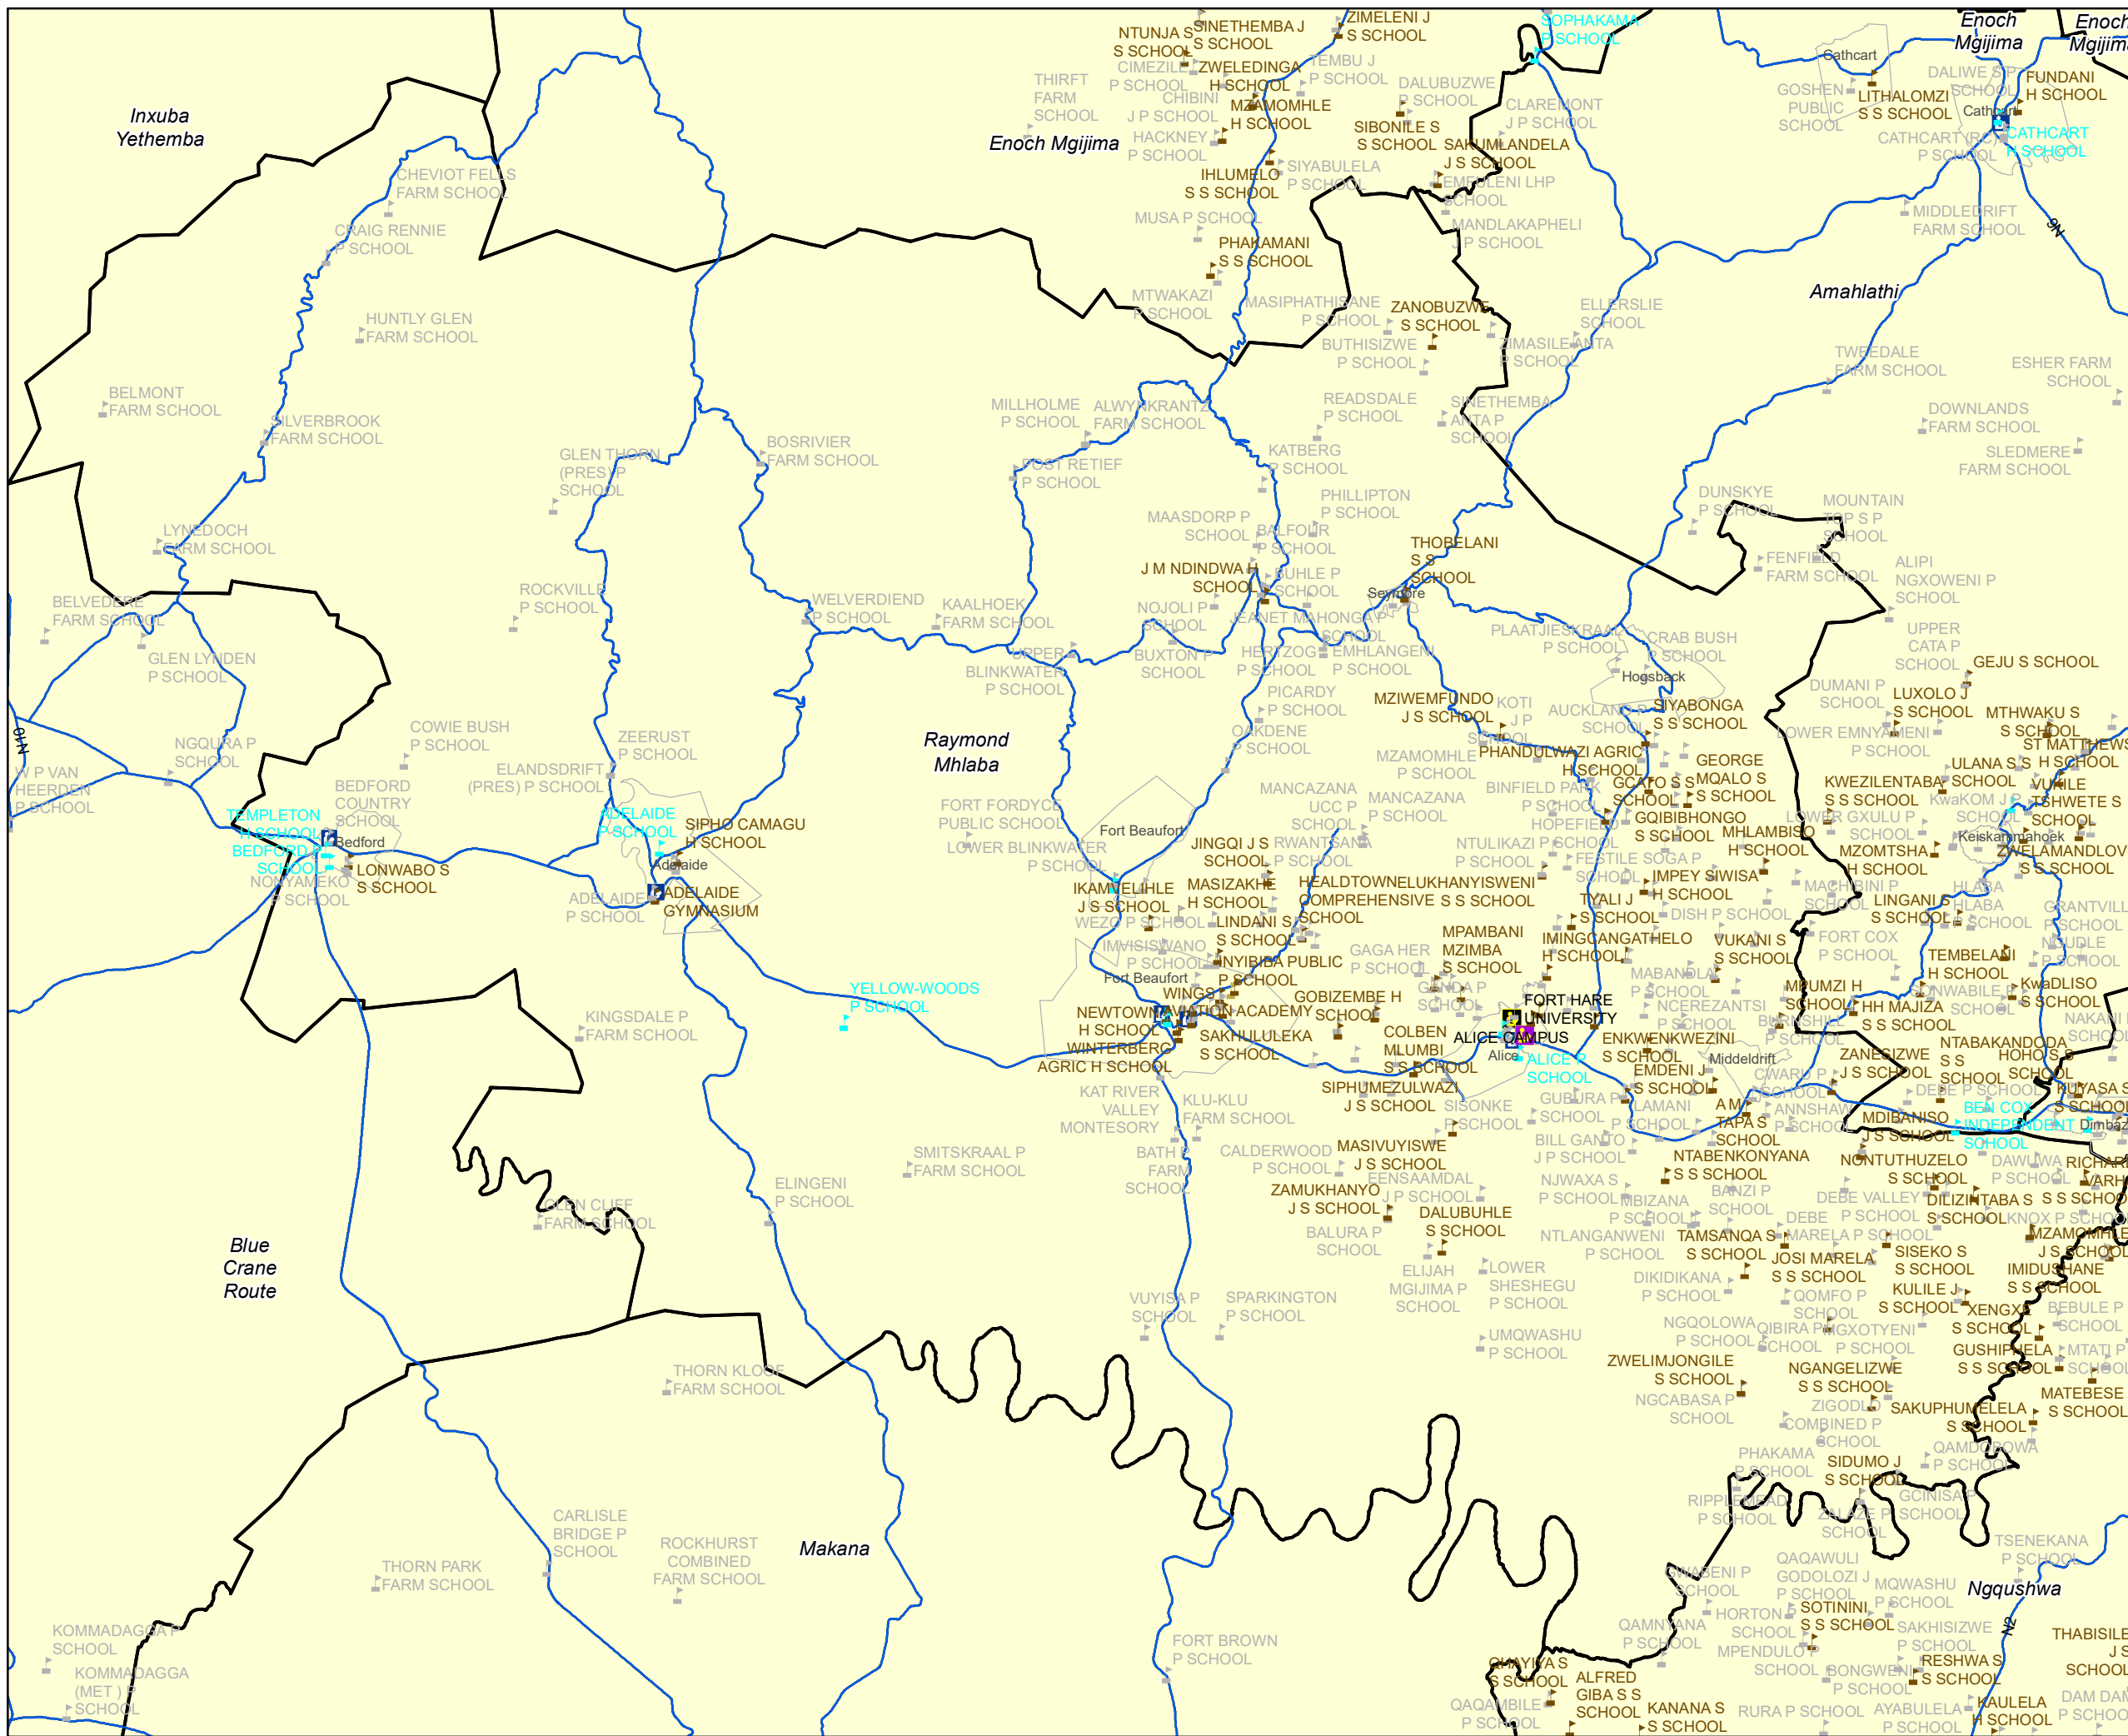

Eastern Cape Education Facilities & Towns

Legend

1. **Schools**
2. Secondary
   - Combined
   - Primary
   - Lsen
   - Universities
   - FET Colleges
   - Library
3. **Road Network**
4. Main Roads
5. **Other Features**
6. Urban Area
   - Municipal Boundary
   - Eastern Cape
   - Province