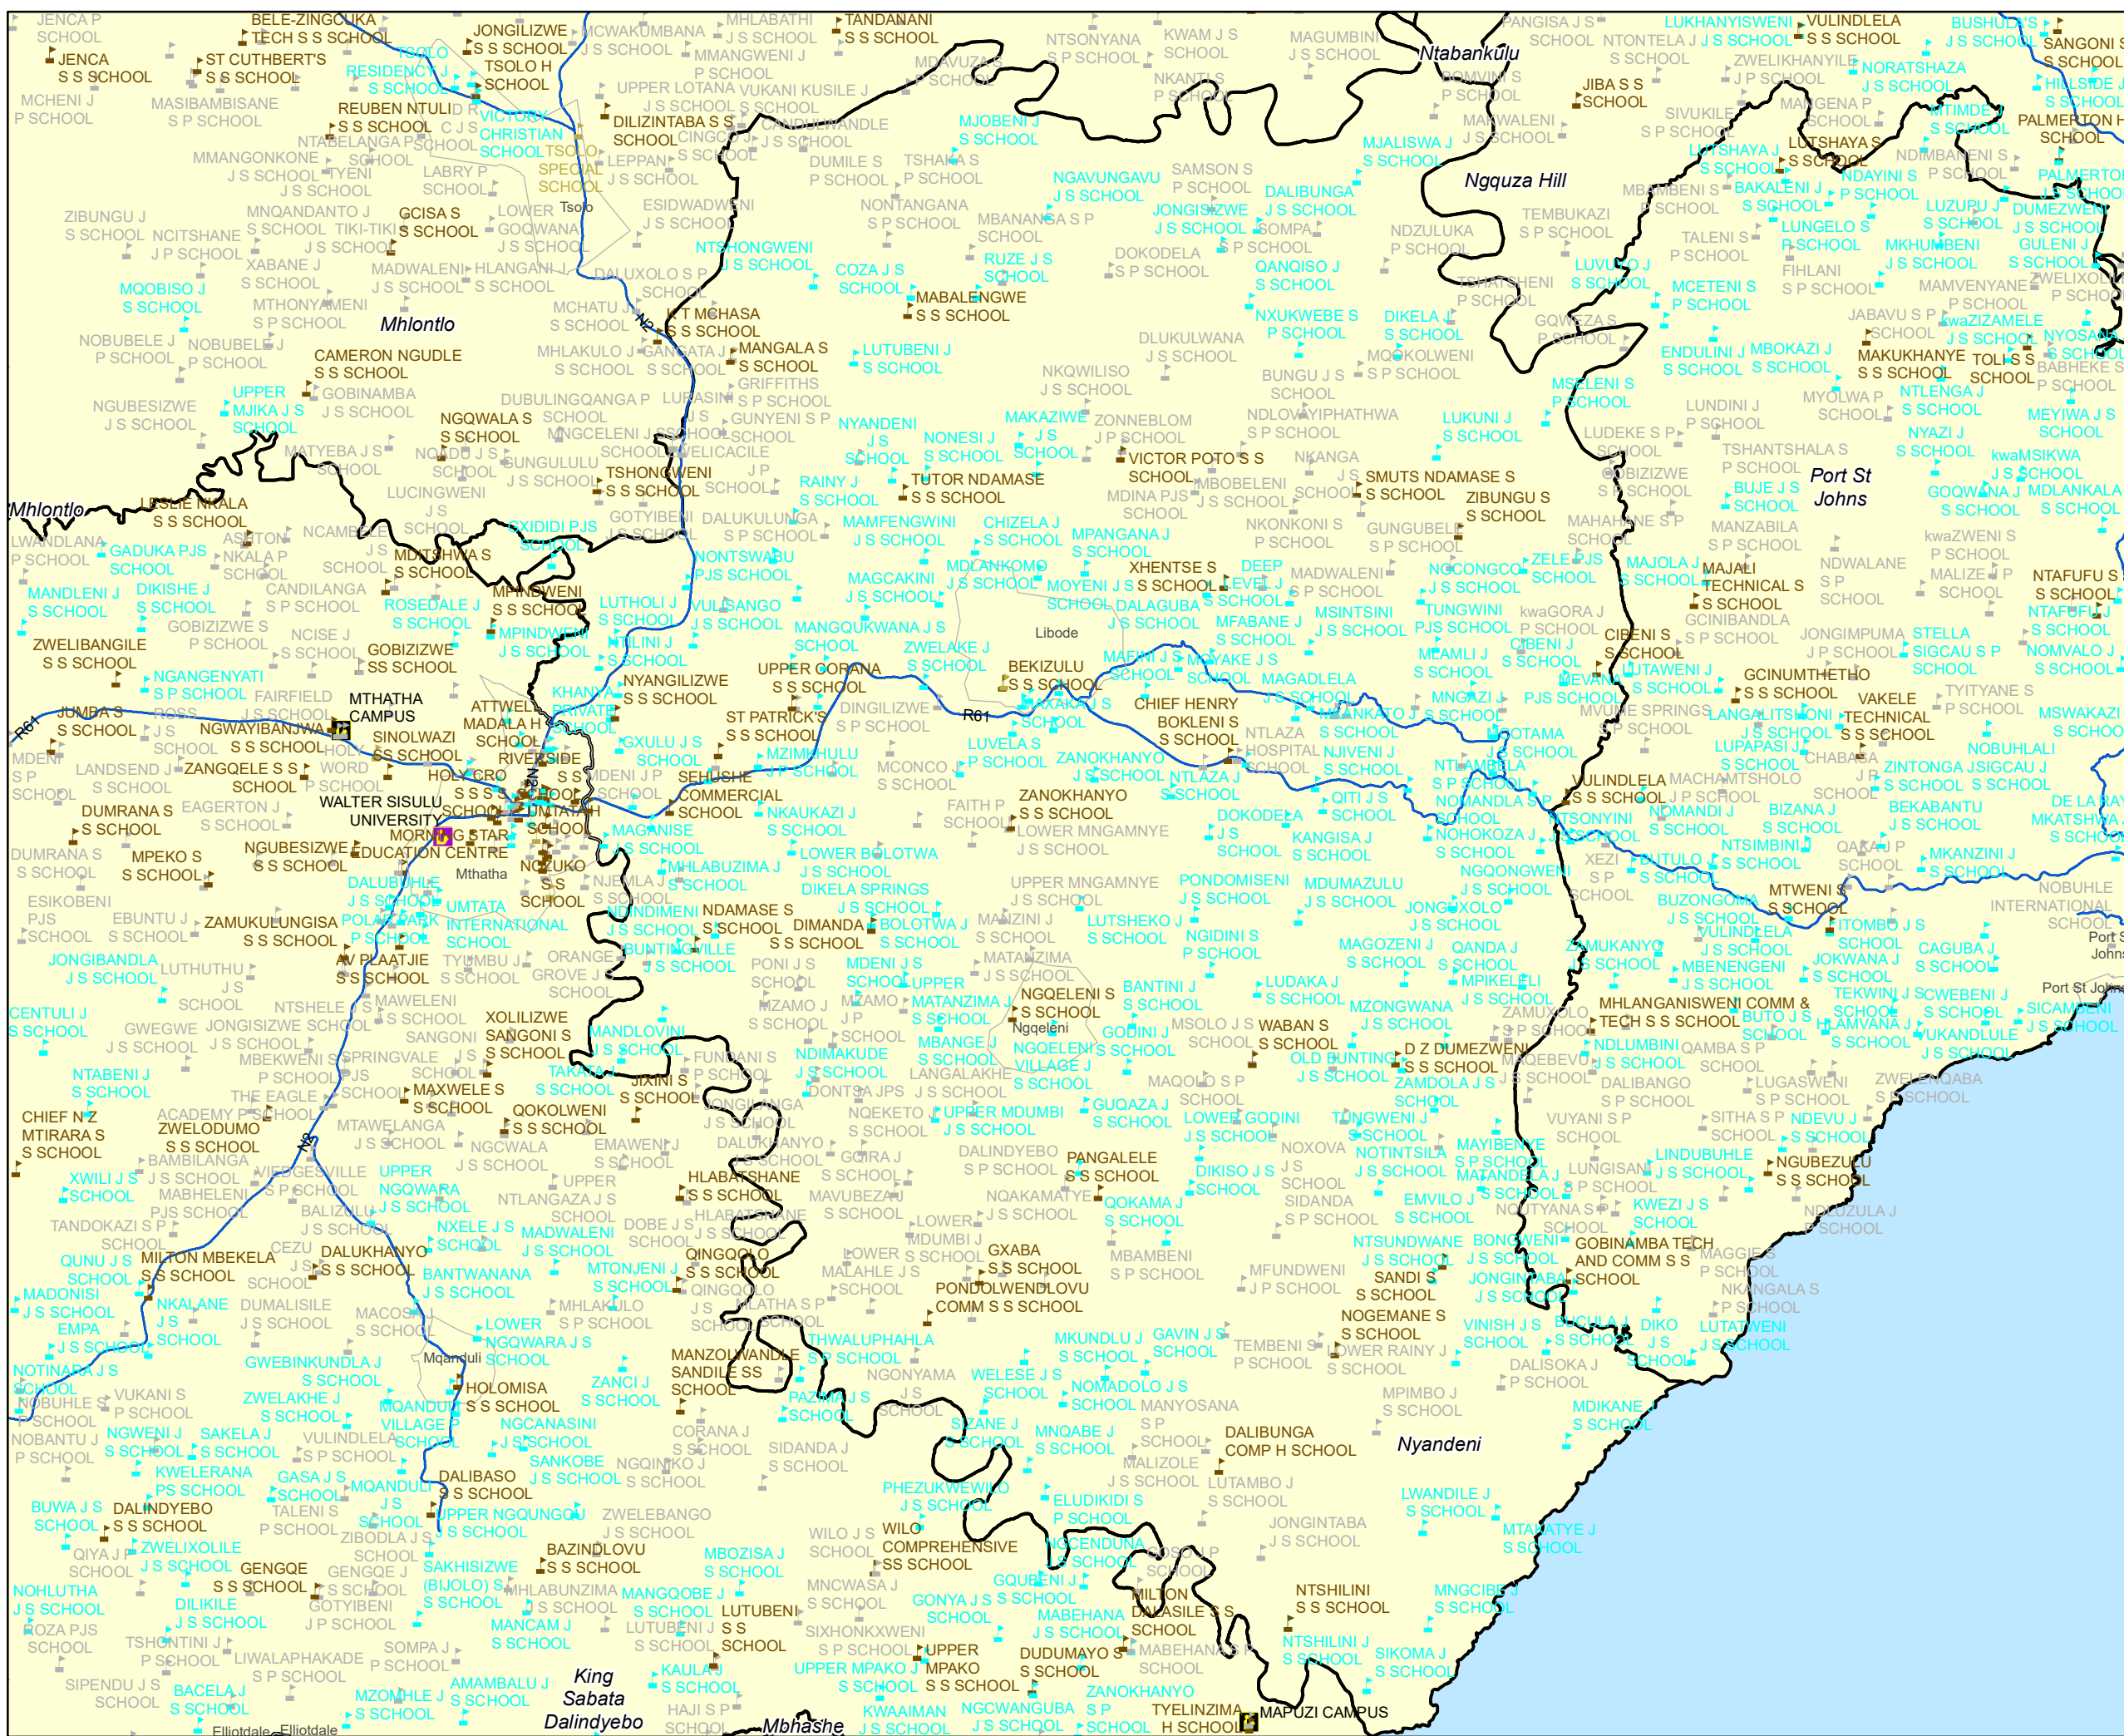

Eastern Cape Education Facilities & Towns

Legend

1. **Schools**
2. Secondary
   - Combined
   - Primary
   - Lsen
   - Universities
   - FET Colleges
   - Library
3. **Road Network**
4. Main Roads
5. **Other Features**
6. Urban Area
   - Municipal Boundary
   - Eastern Cape
   - Province