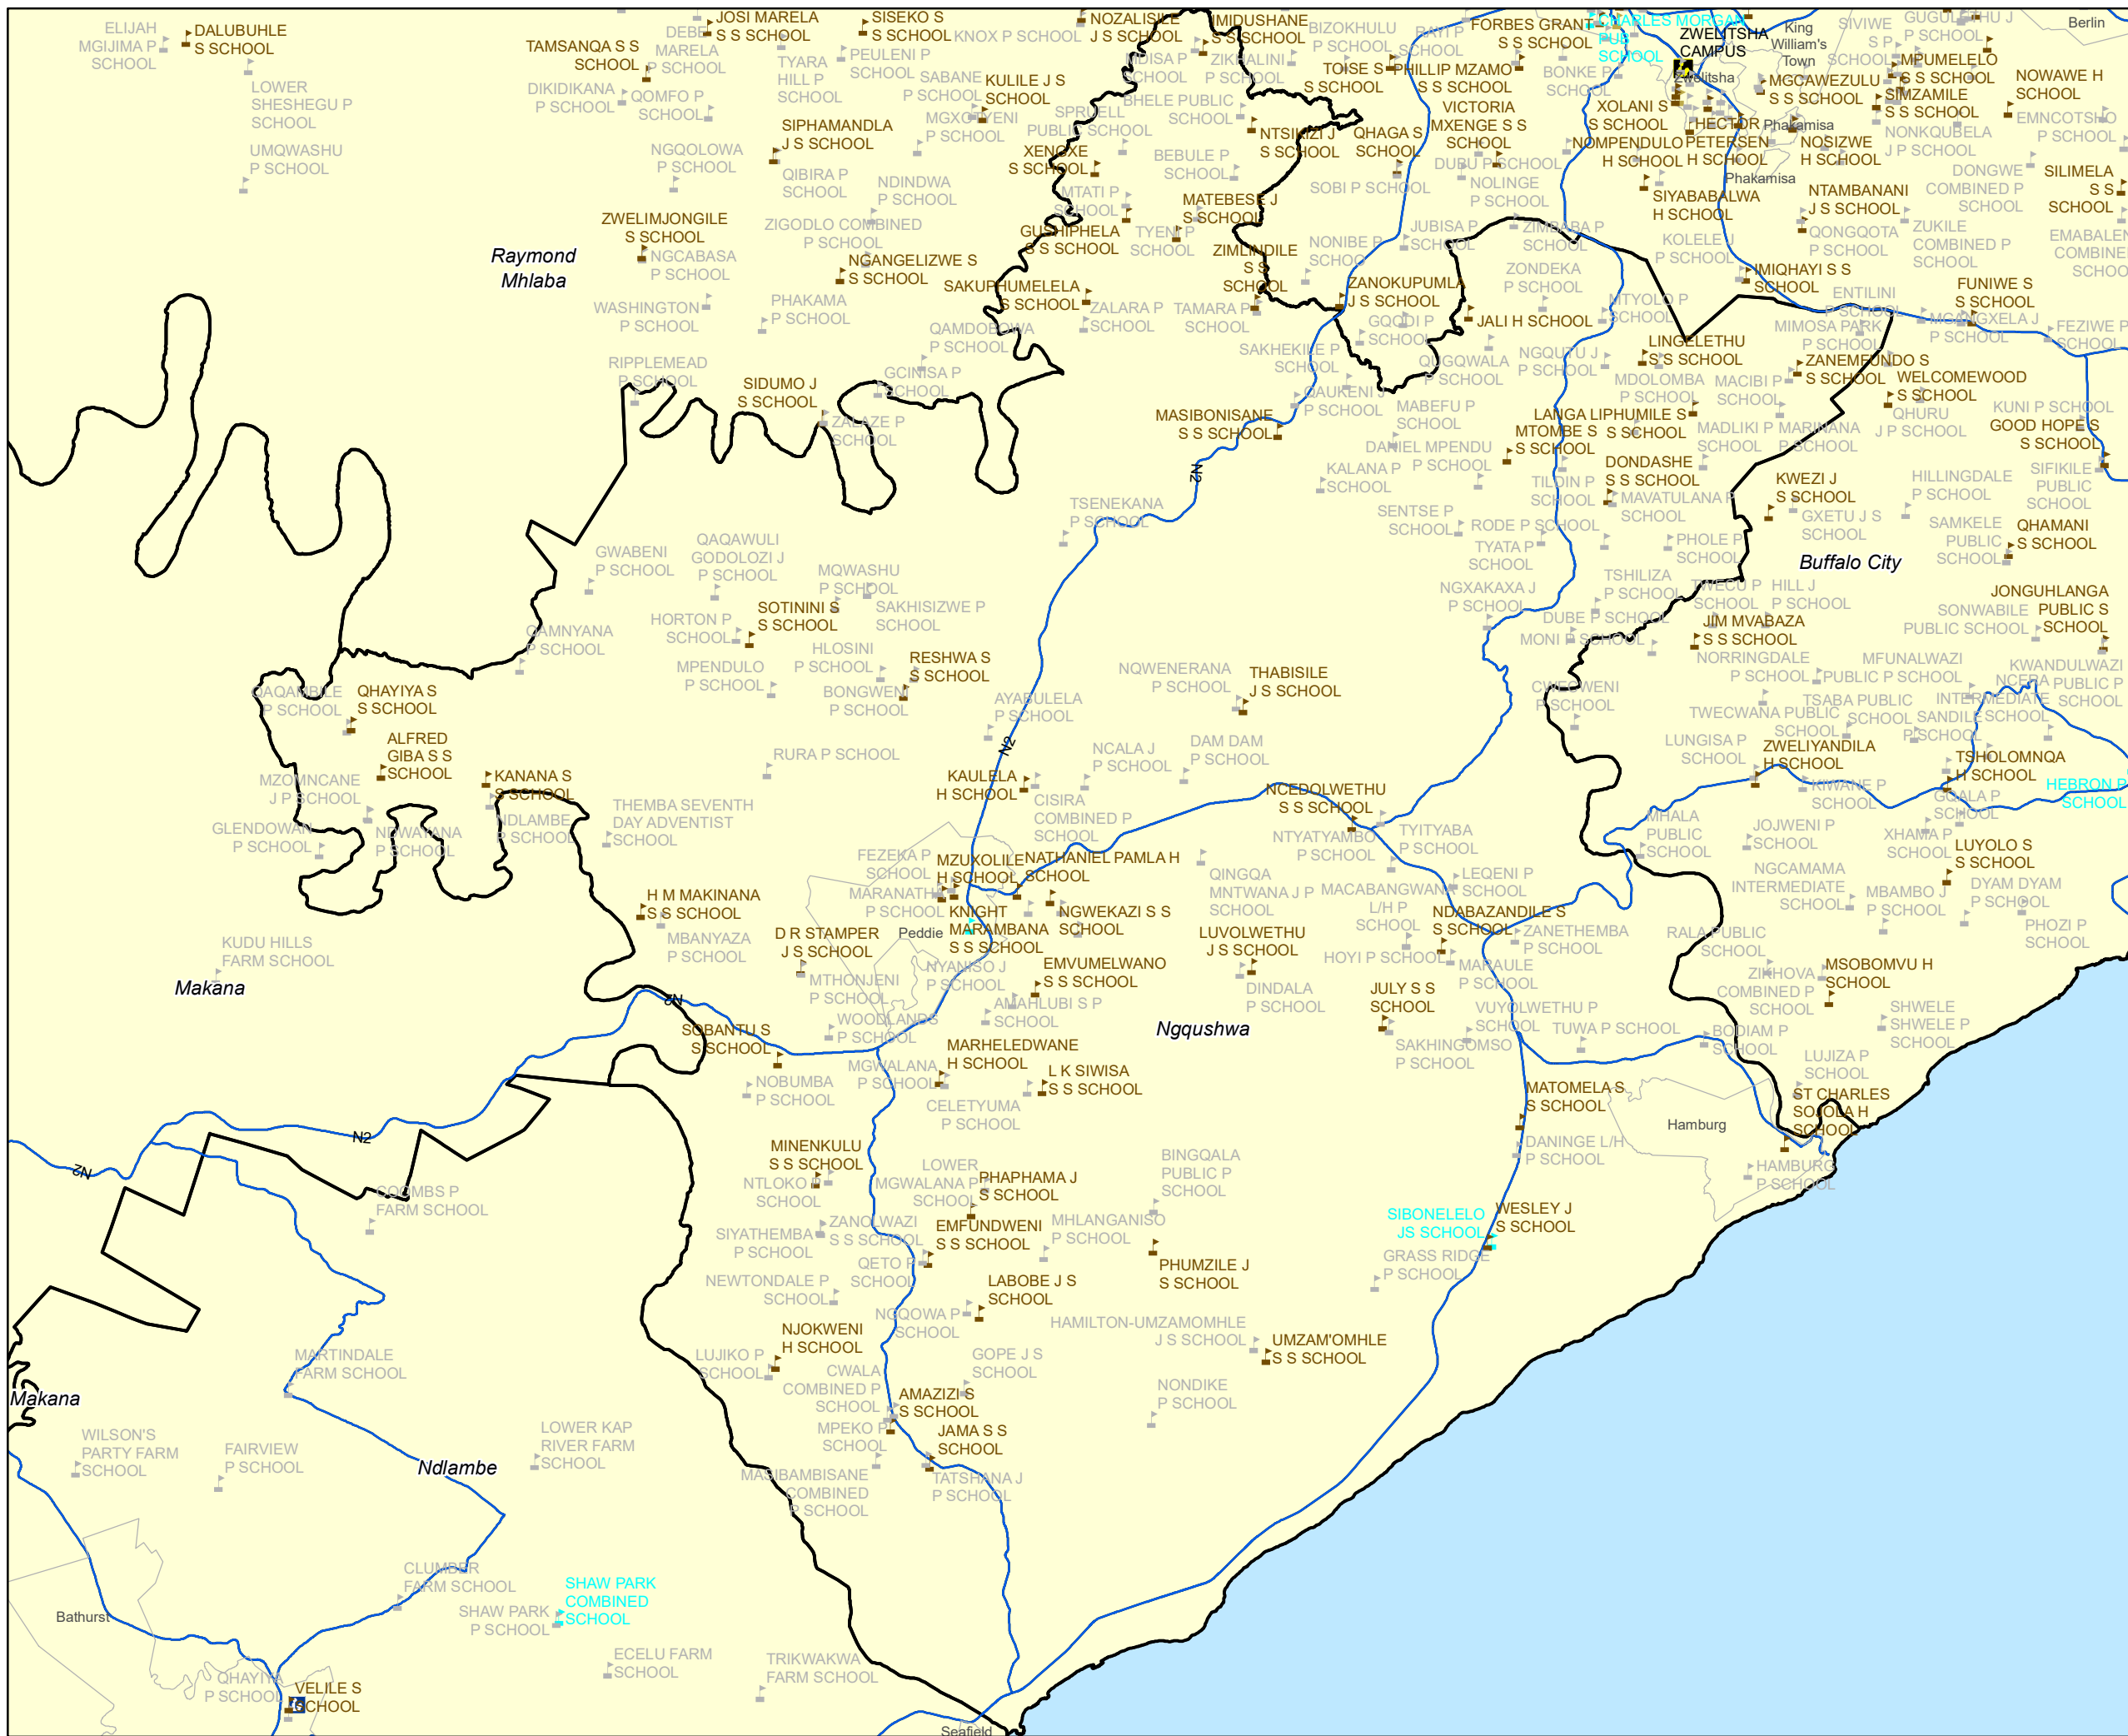

Eastern Cape Education Facilities & Towns

Legend

1. **Schools**
2. Secondary
   - Combined
   - Primary
   - Lsen
   - Universities
   - FET Colleges
   - Library
3. **Road Network**
4. Main Roads

- Urban Area
- Municipal Boundary
- Eastern Cape
- Province