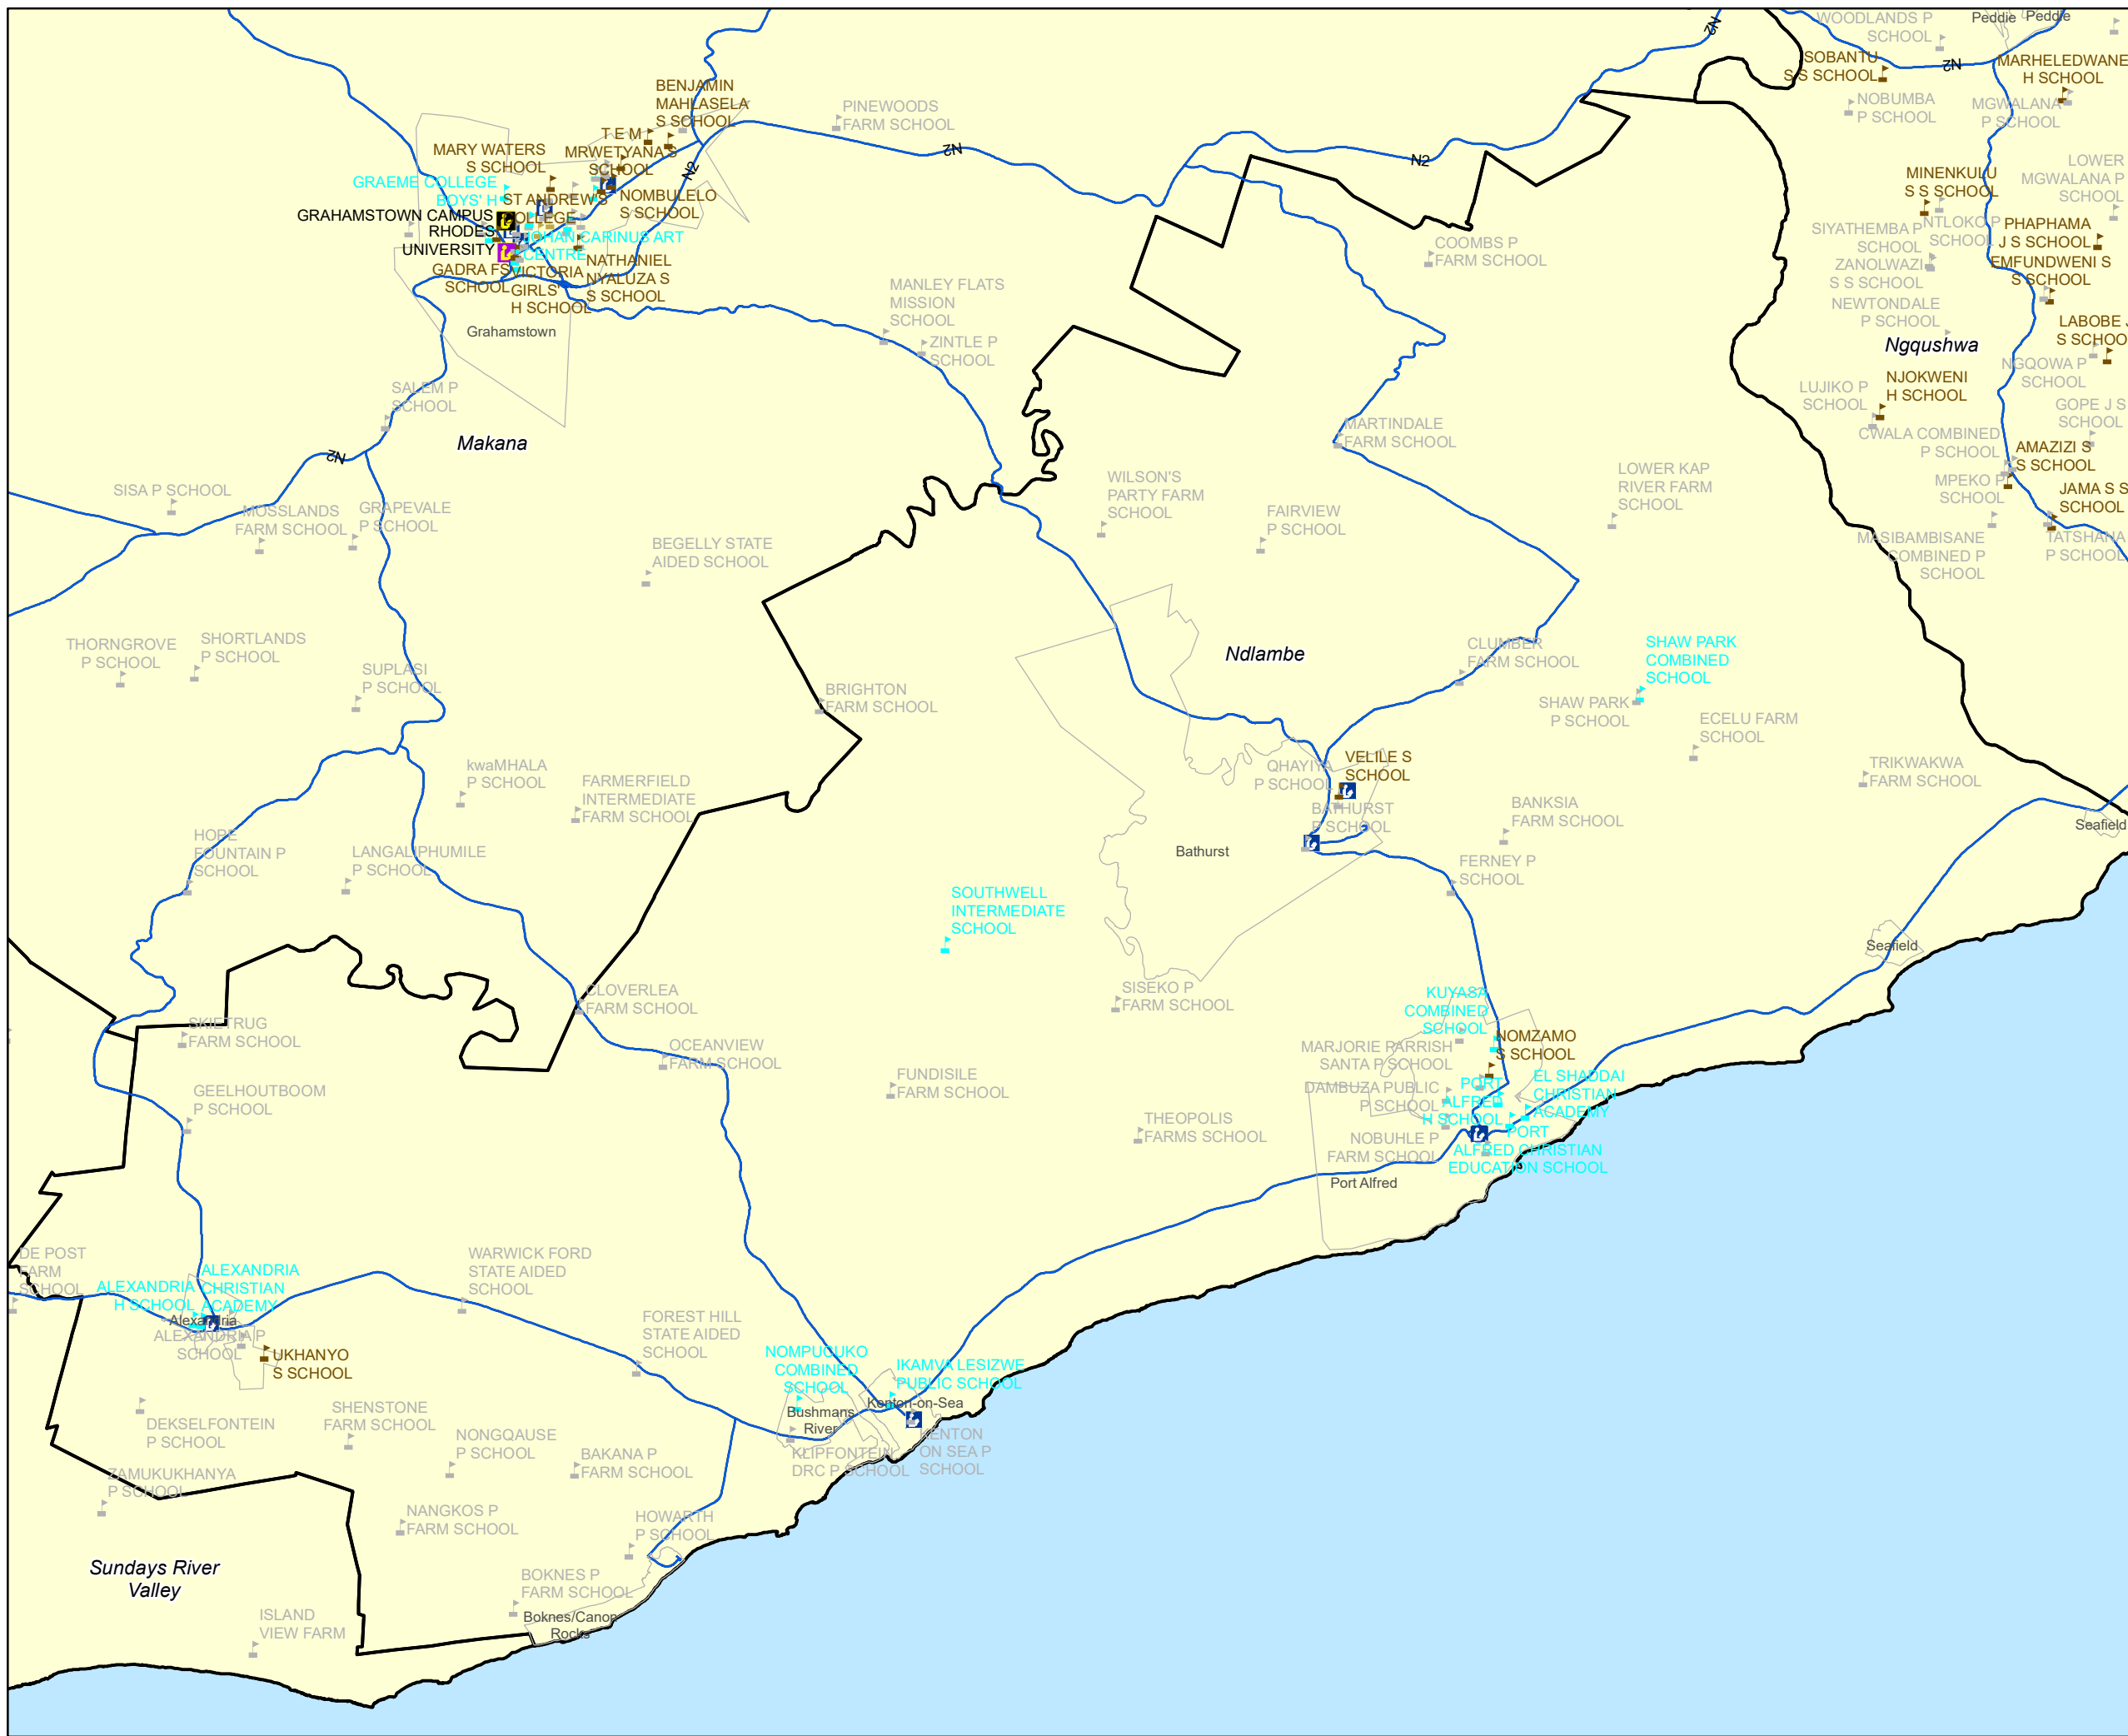

Eastern Cape Education Facilities & Towns

Legend

1. **Schools**
2. Secondary
   - Combined
   - Primary
   - Lsen
   - Universities
   - FET Colleges
   - Library
3. **Road Network**
4. Main Roads
5. **Urban Area**
6. Urban Area
7. **Municipal Boundary**
8. Municipal Boundary
9. **Eastern Cape**
10. Eastern Cape
11. **Province**
12. Province