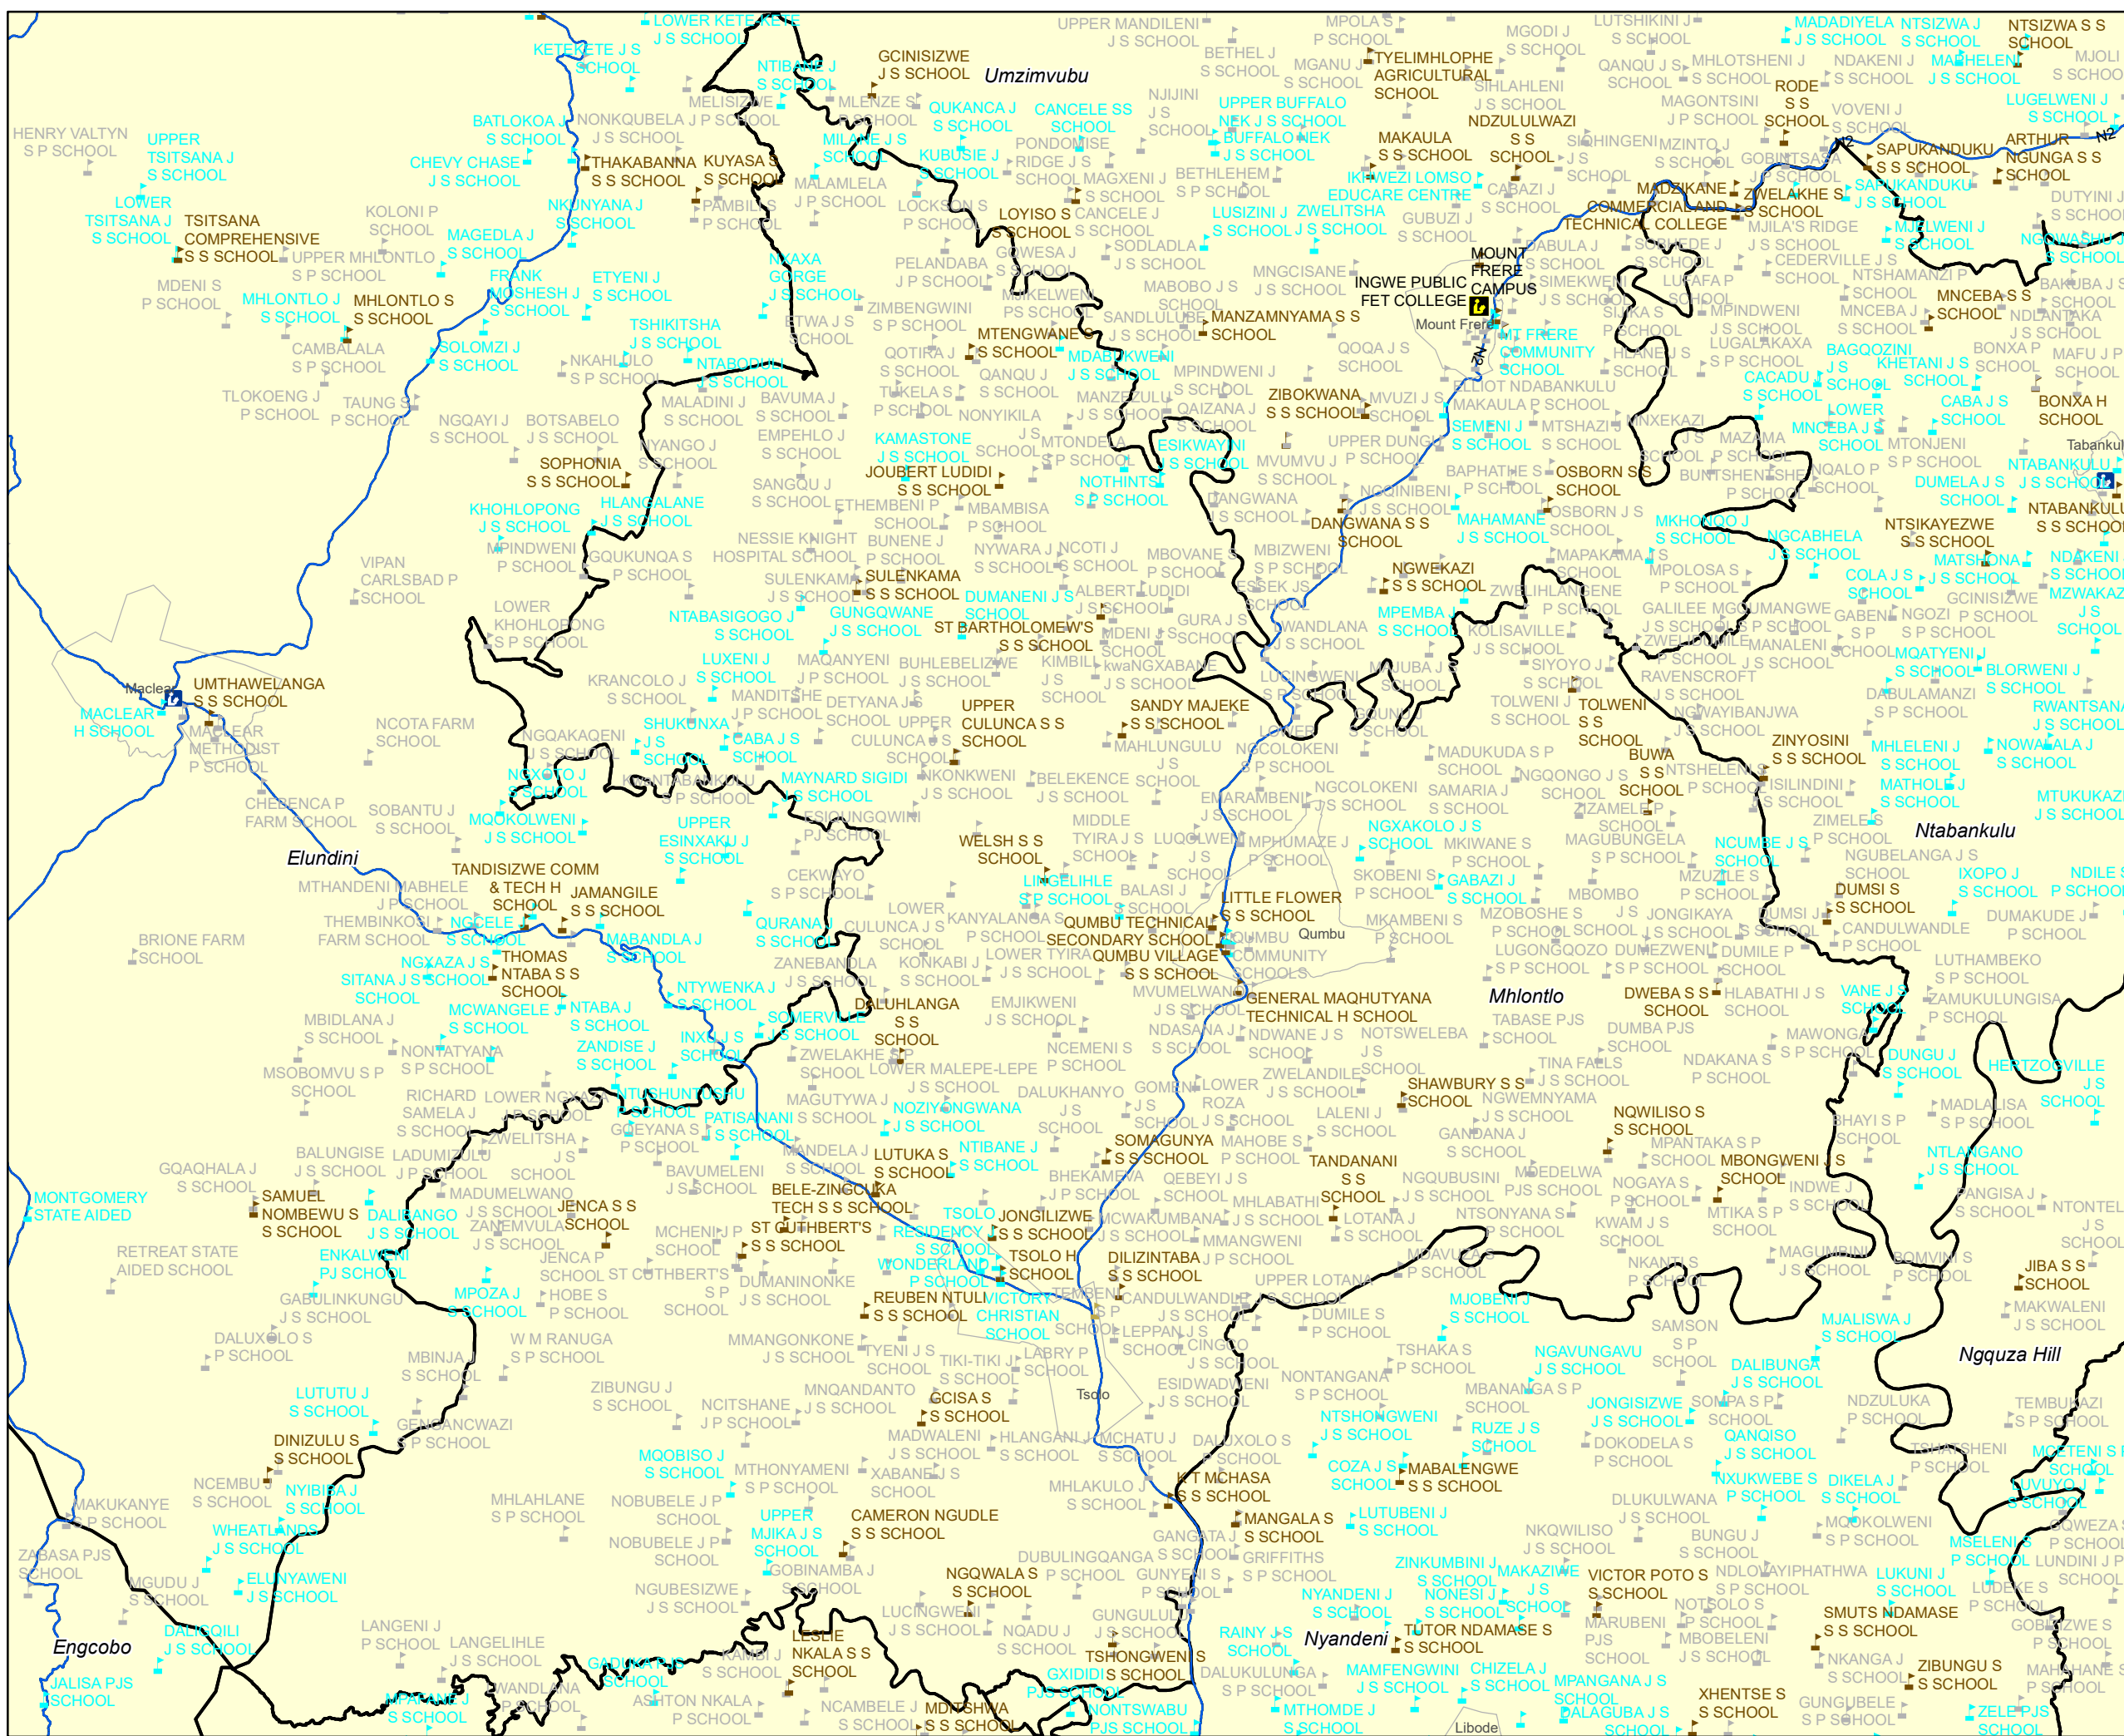

Eastern Cape Education Facilities & Towns

Legend

1. **Schools**
2. Secondary
   - Combined
   - Primary
   - Lsen
   - Universities
   - FET Colleges
   - Library
3. **Road Network**
4. Main Roads
5. **Other Features**
6. Urban Area
   - Municipal Boundary
   - Eastern Cape
   - Province