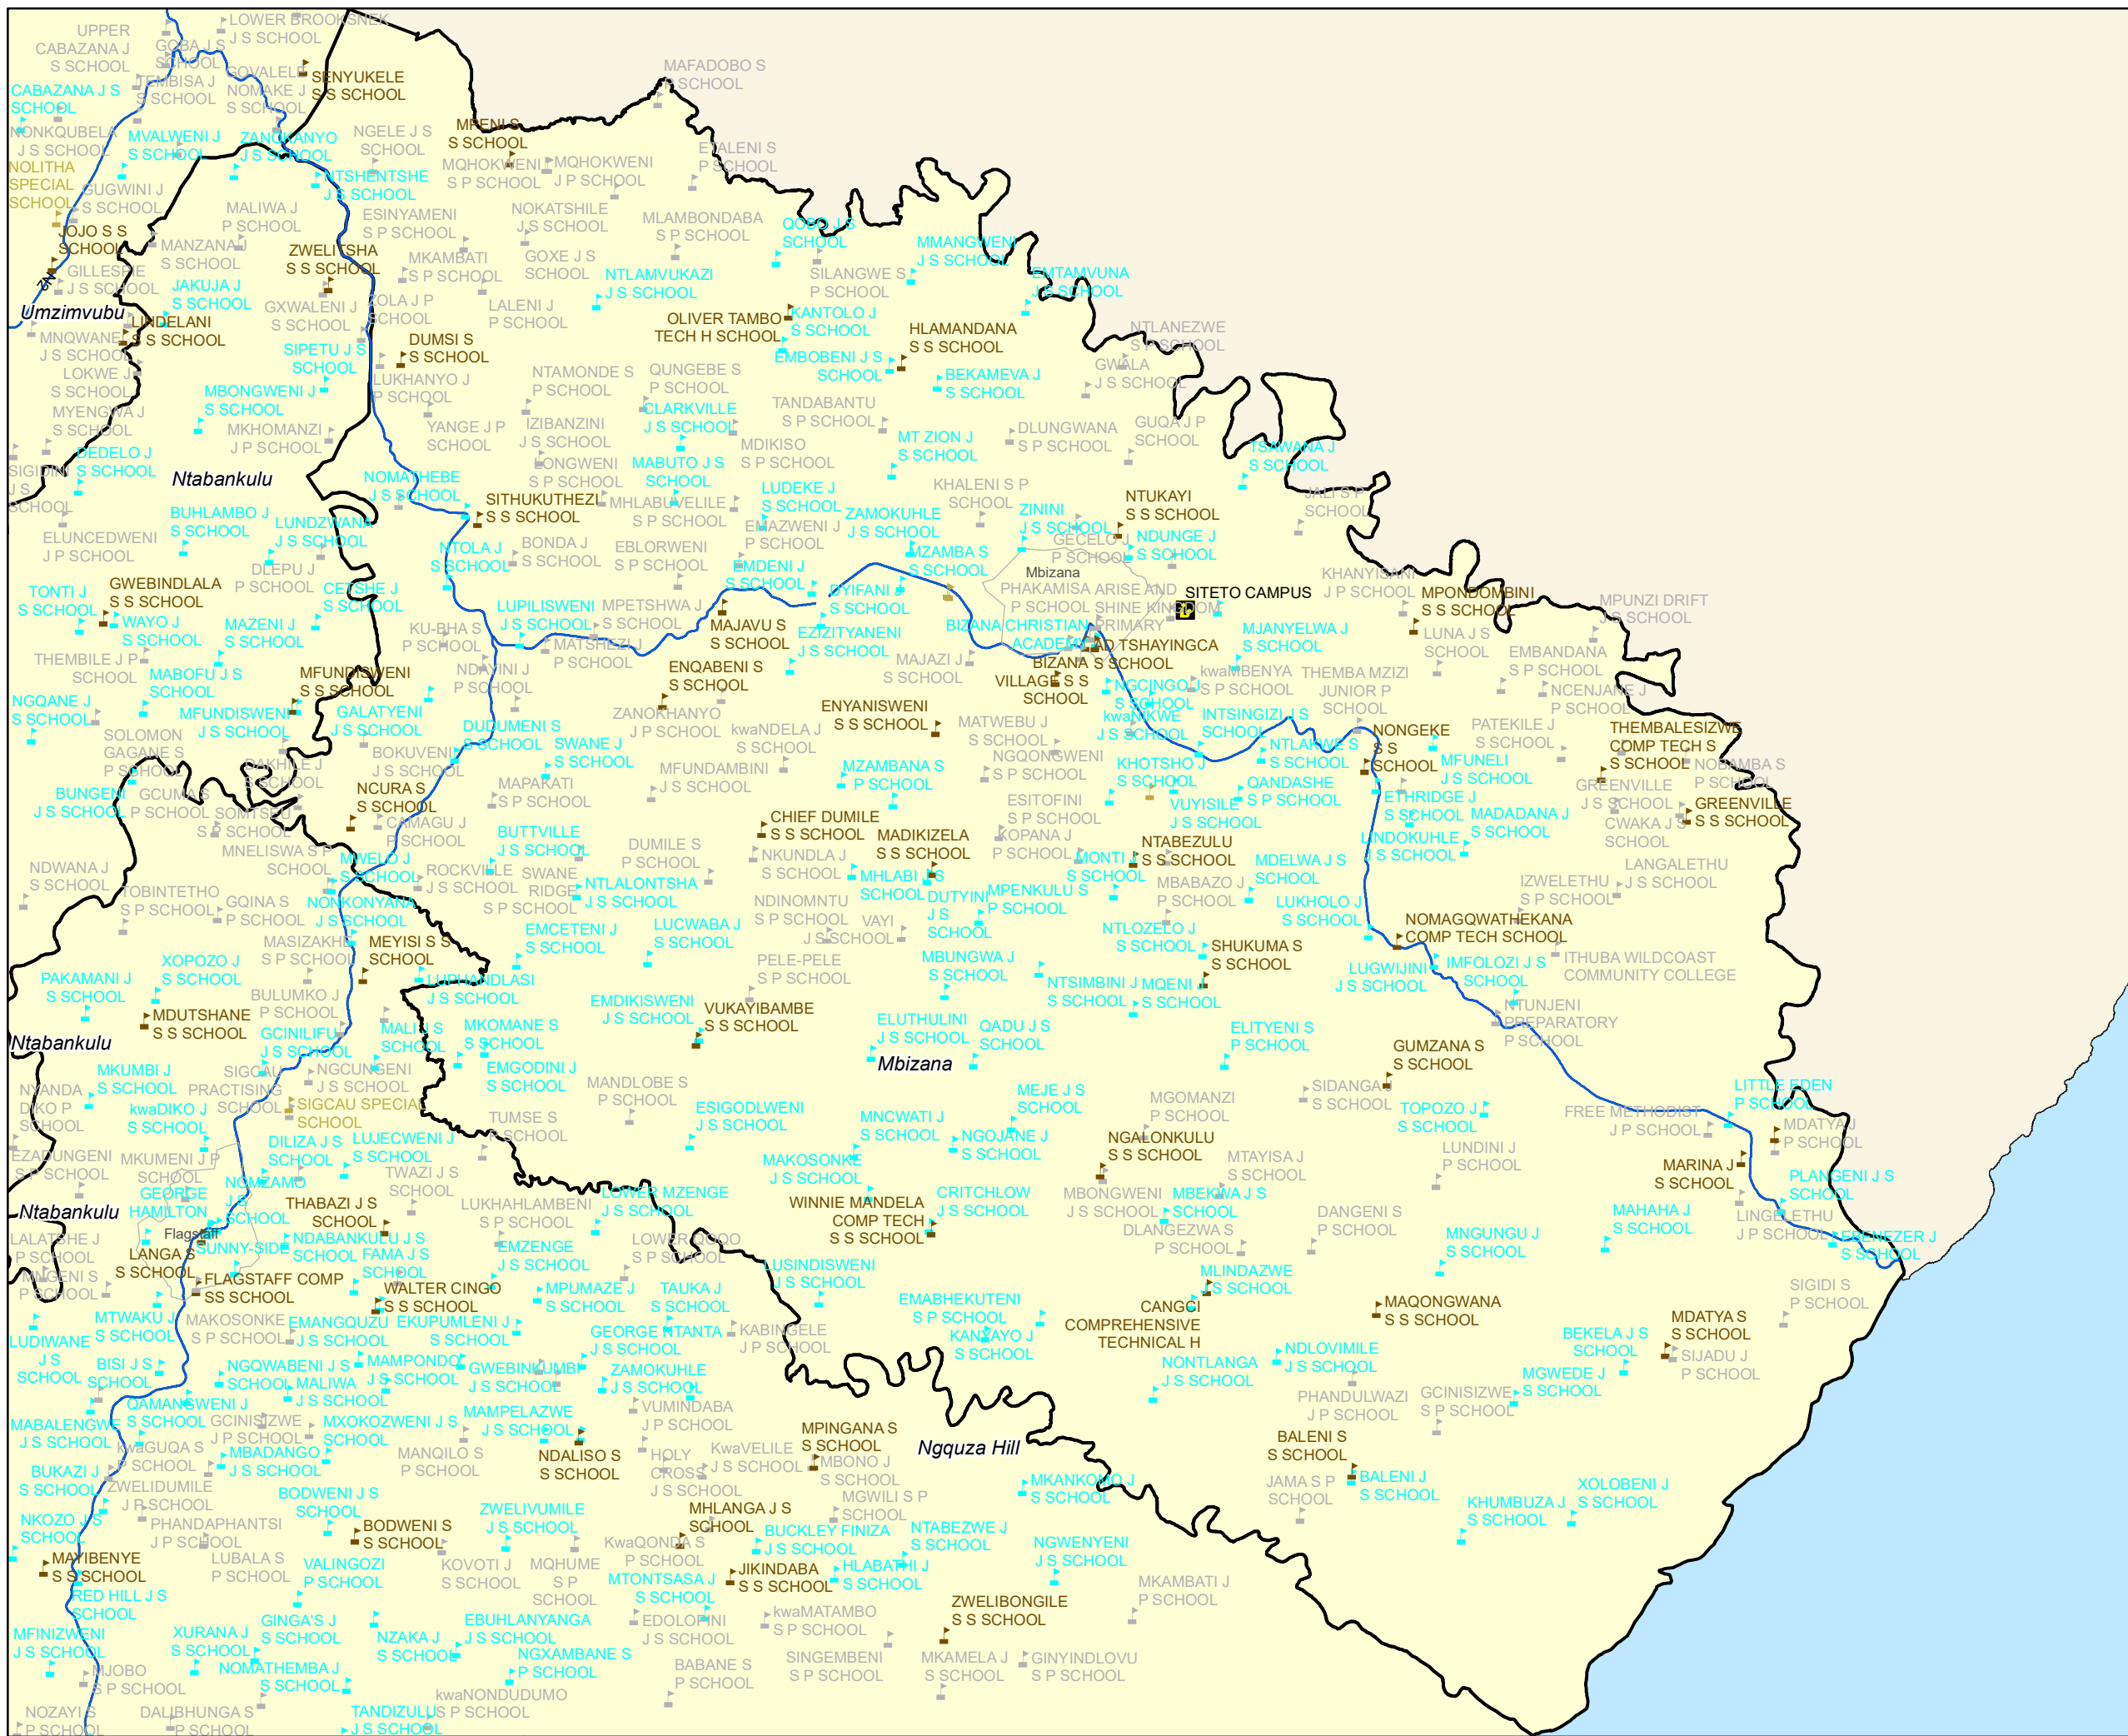

Eastern Cape Education Facilities & Towns

Legend

1. **Schools**
2. Secondary
   - Combined
   - Primary
   - Lsen
   - Universities
   - FET Colleges
   - Library
3. **Road Network**
4. Main Roads

- Urban Area
- Municipal Boundary
- Eastern Cape
- Province