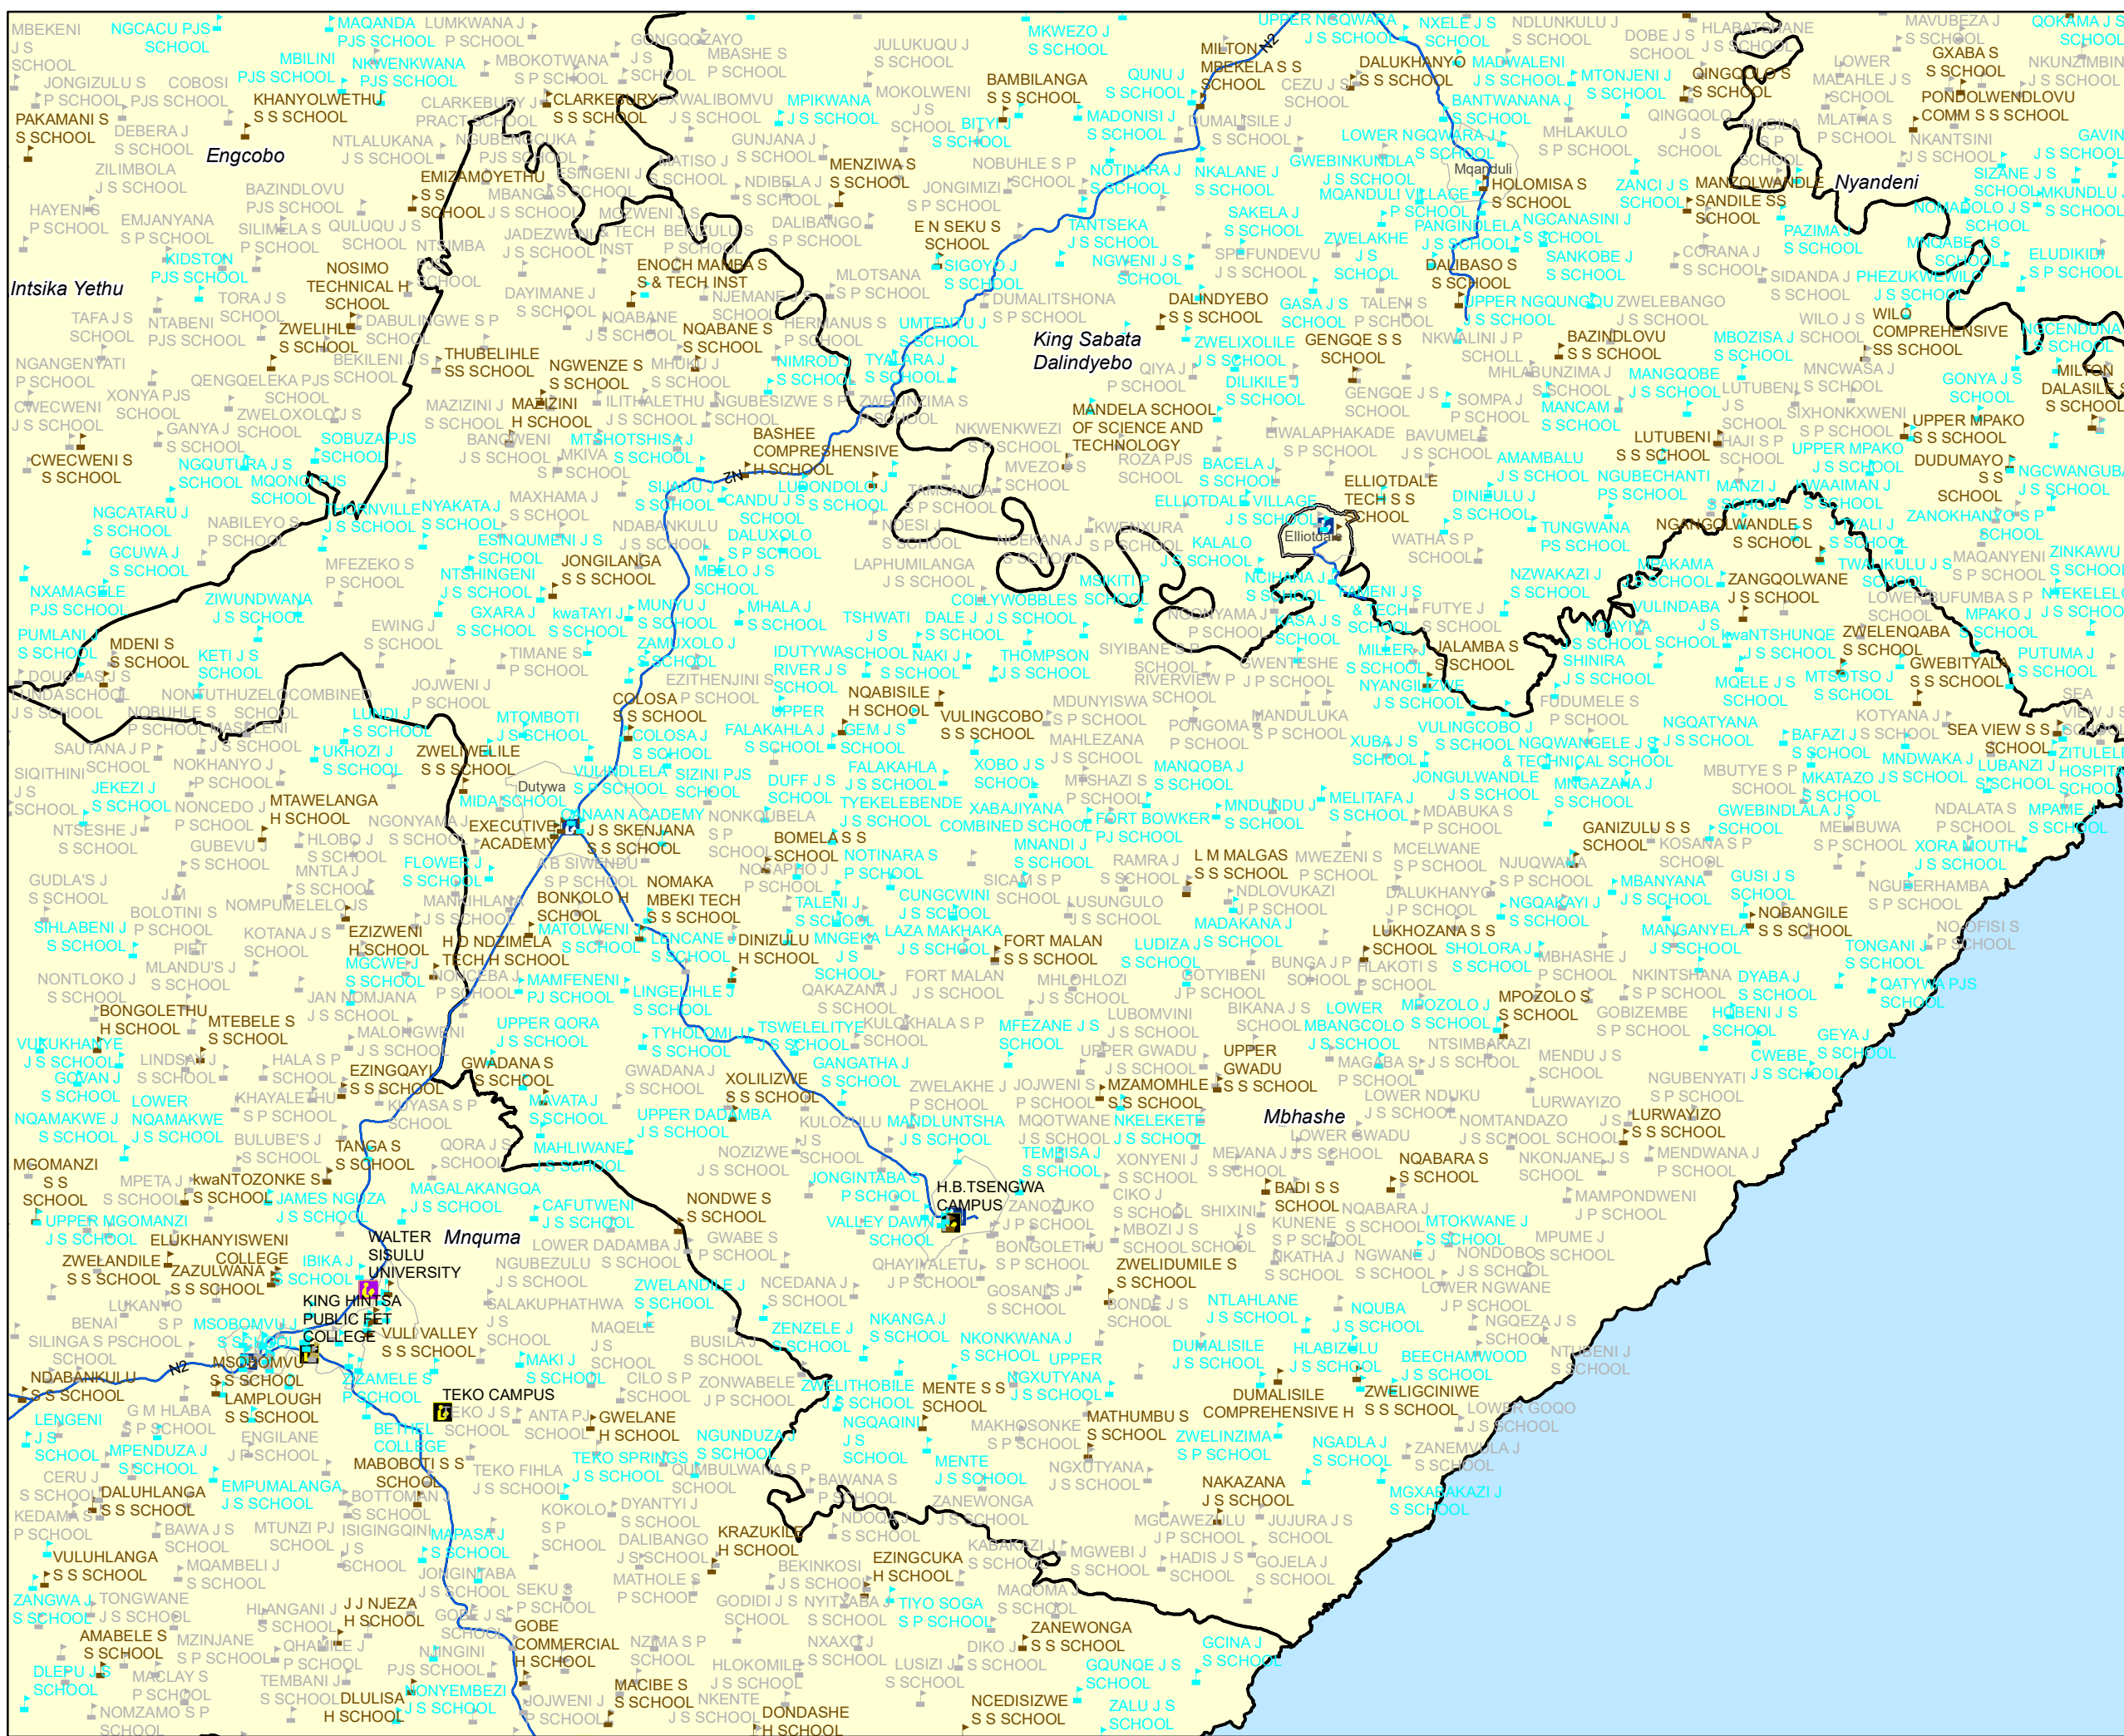

Eastern Cape Education Facilities & Towns

Legend

1. **Schools**
2. Secondary
   - Combined
   - Primary
   - Lsen
   - Universities
   - FET Colleges
   - Library
3. **Road Network**
4. Main Roads
5. **Other Features**
6. Urban Area
   - Municipal Boundary
   - Eastern Cape
   - Province