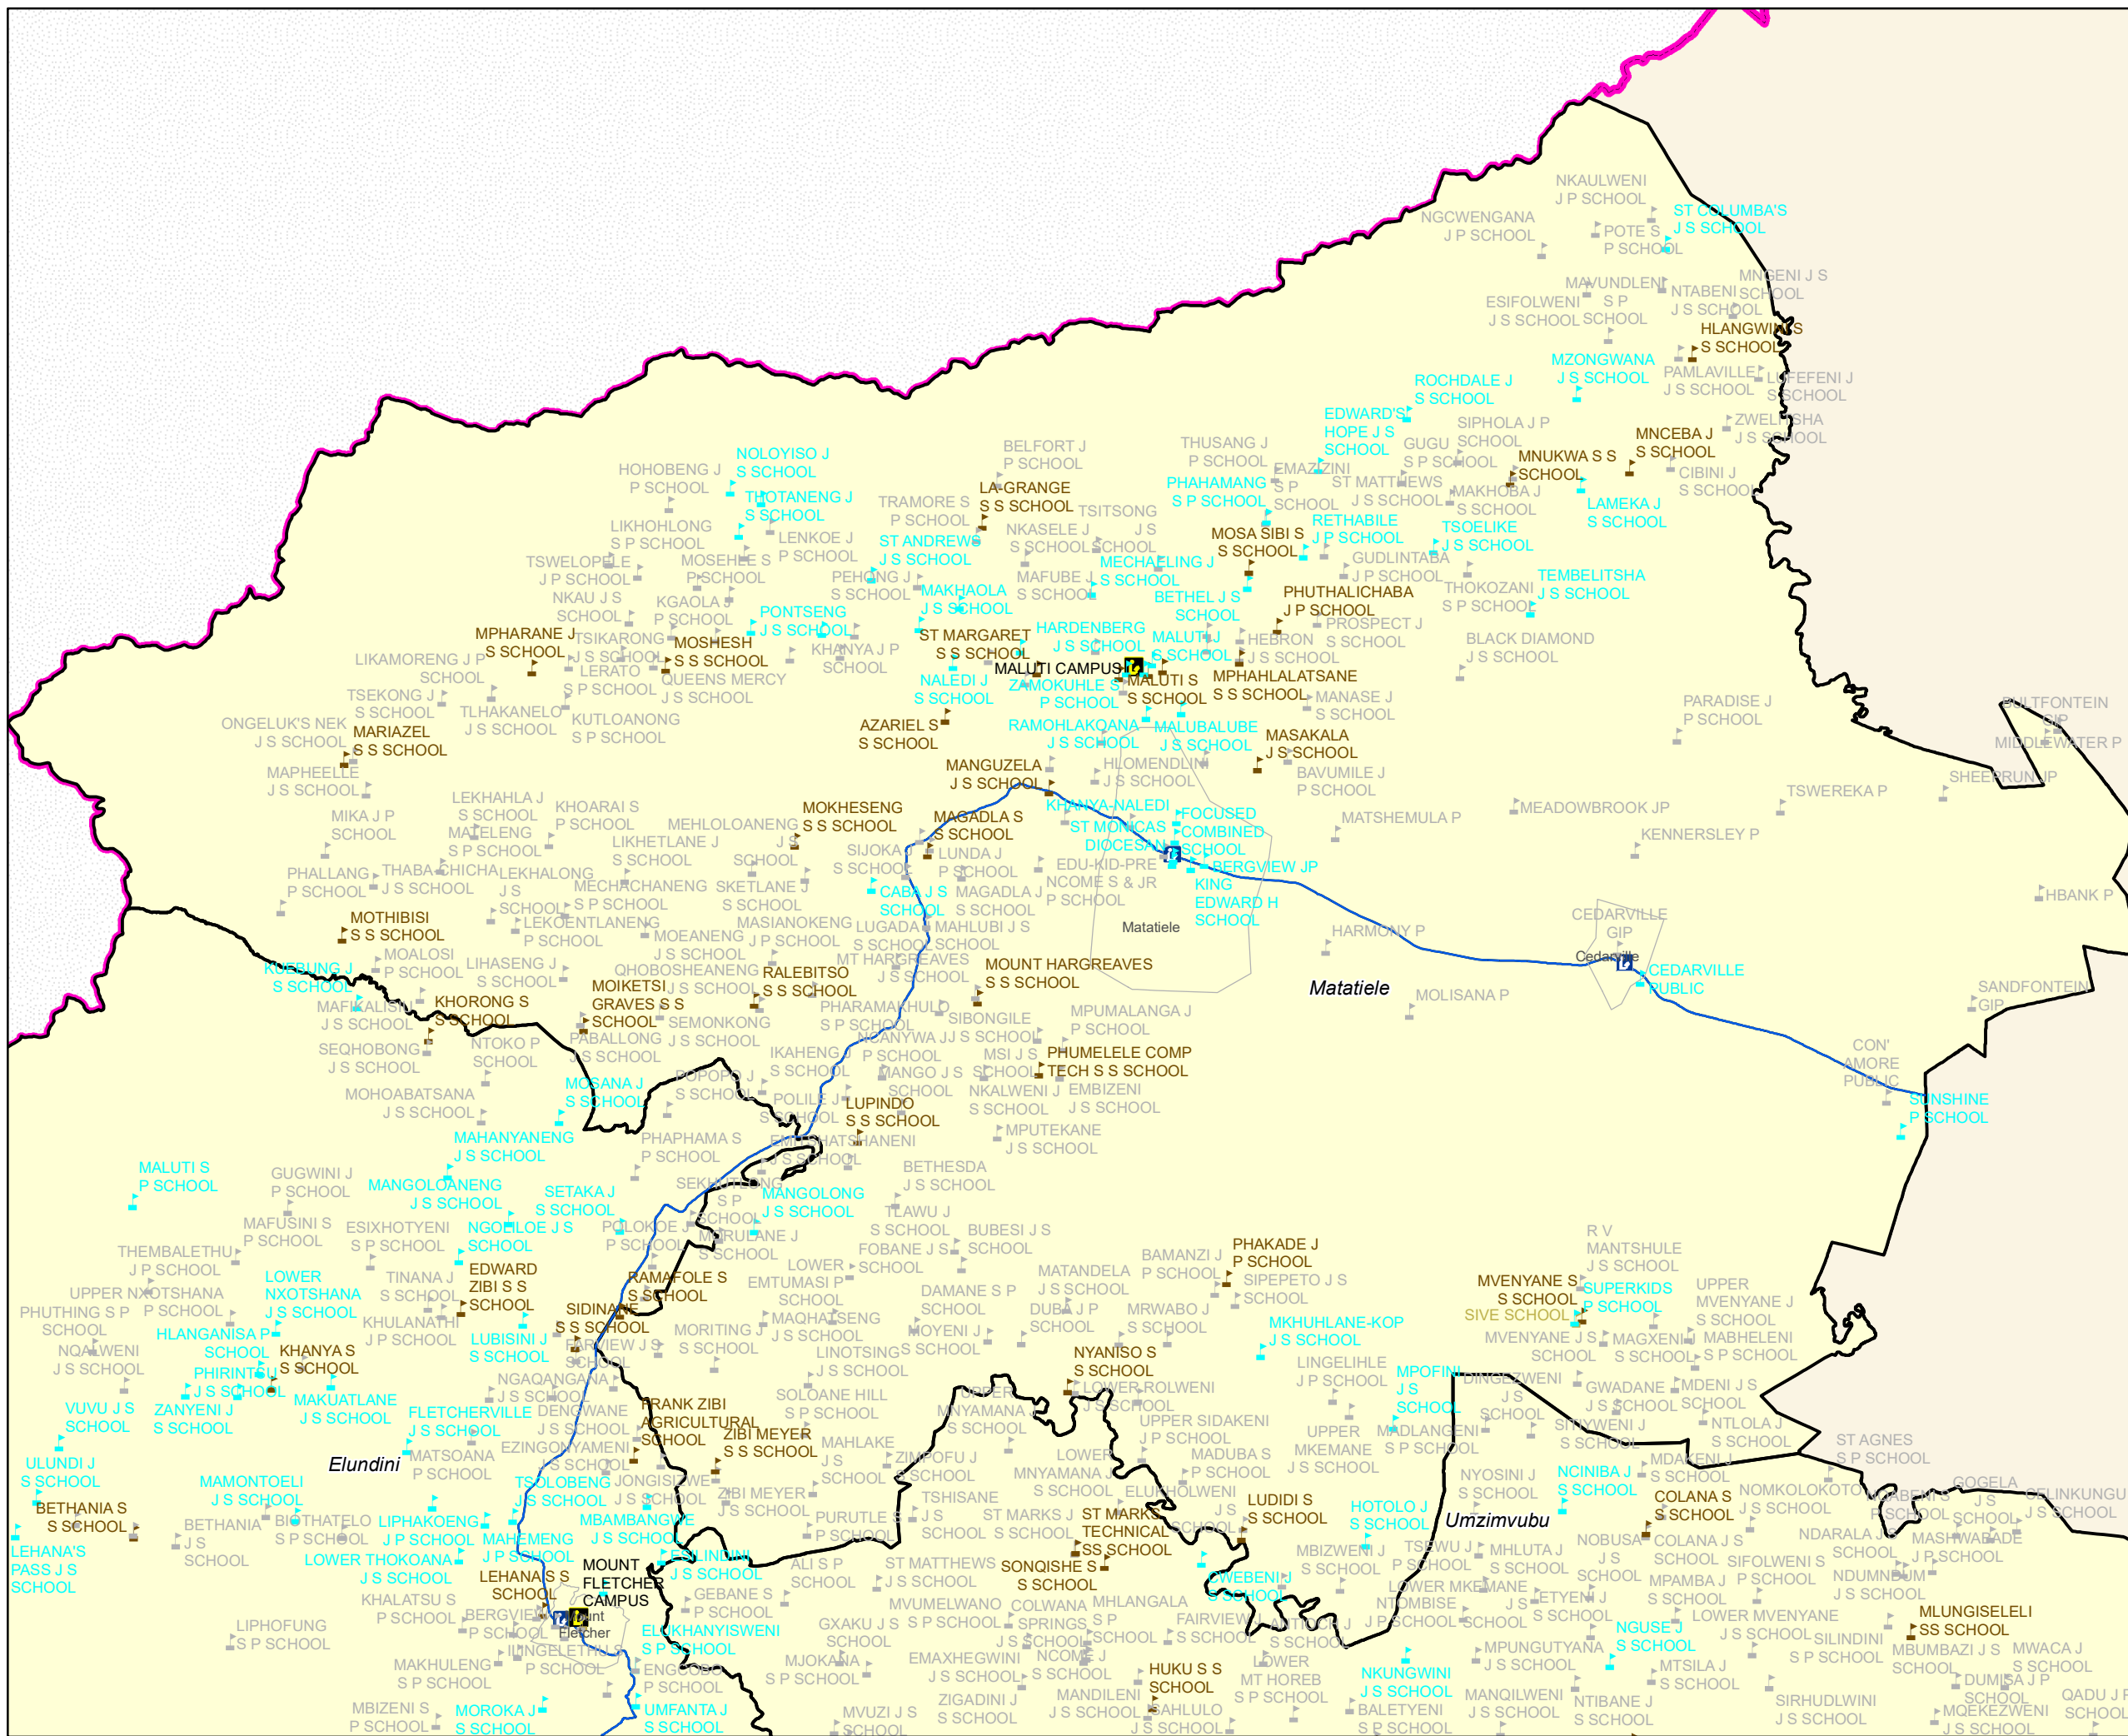

Eastern Cape Education Facilities & Towns

Legend

1. **Schools**
2. Secondary
   - Combined
   - Primary
   - Lsen
   - Universities
   - FET Colleges
   - Library
3. **Road Network**
4. Main Roads
5. **Other Features**
6. Urban Area
   - Municipal Boundary
   - Eastern Cape
   - Province