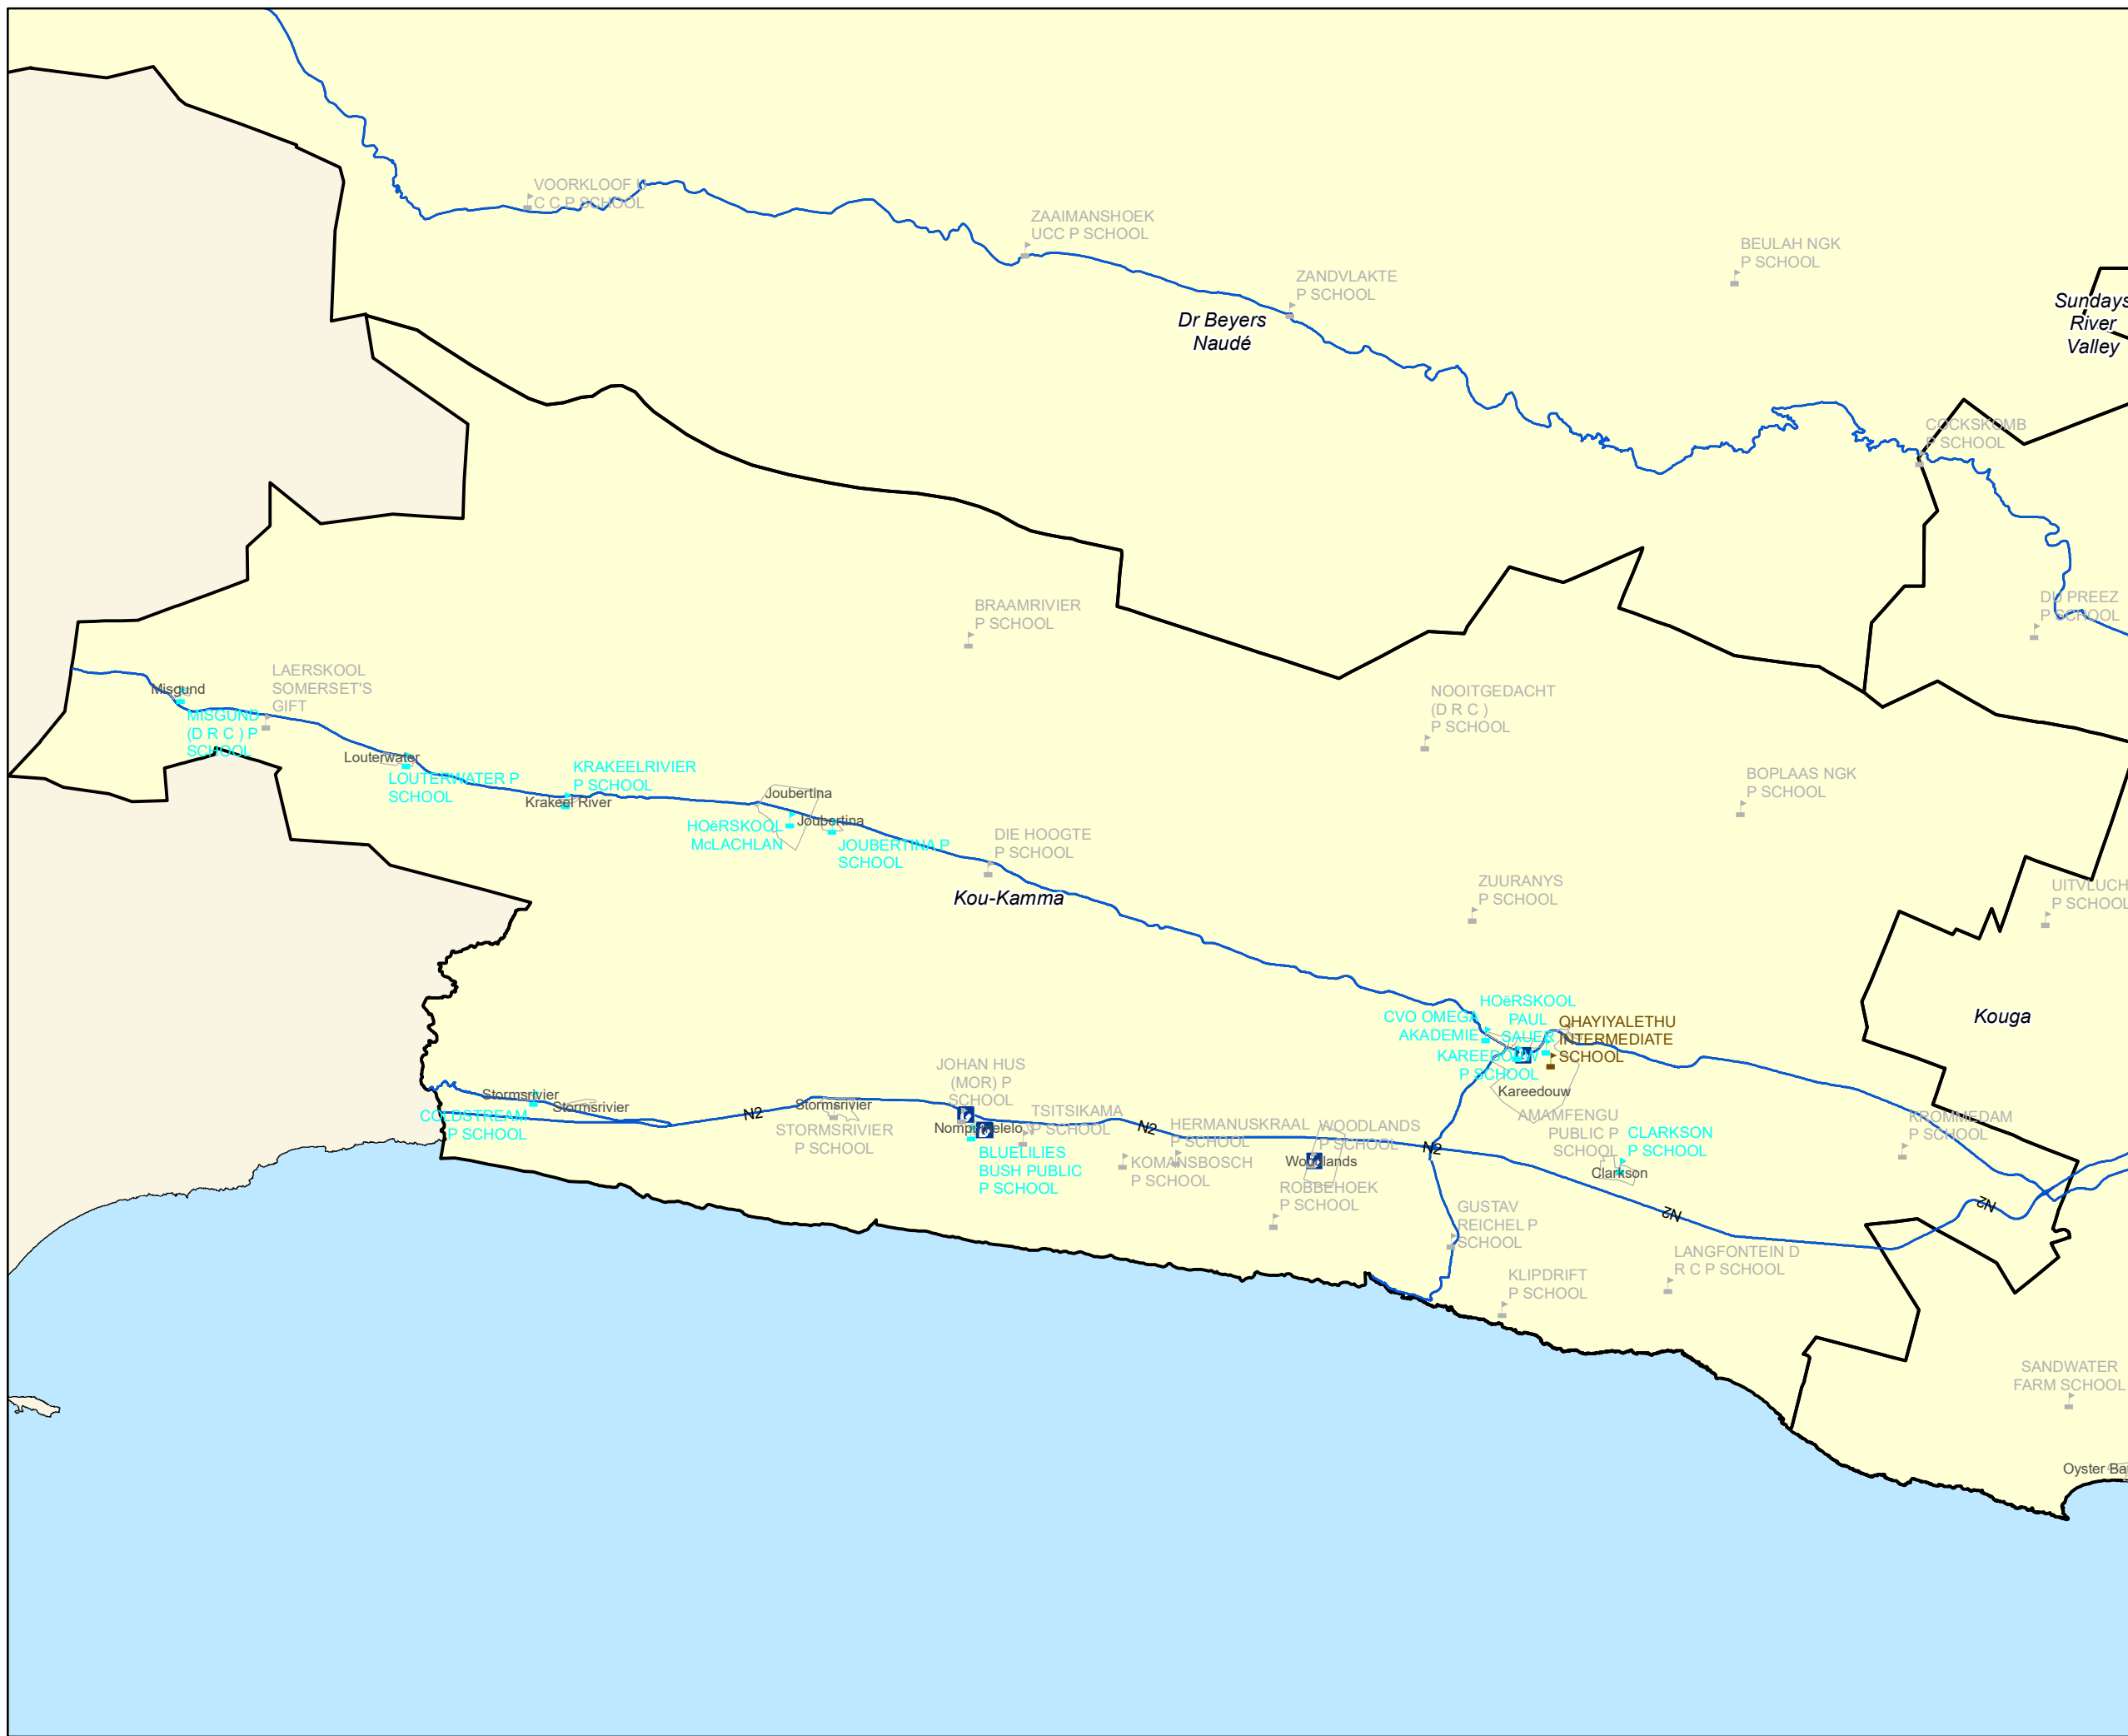

Eastern Cape Education Facilities & Towns

Legend

1. **Schools**
2. Secondary
   - Combined
   - Primary
   - Lsen
   - Universities
   - FET Colleges
   - Library
3. **Road Network**
4. Main Roads
5. **Urban Area**
6. Urban Area
7. **Municipal Boundary**
8. Municipal Boundary
9. **Eastern Cape**
10. Eastern Cape
11. **Province**
12. Province