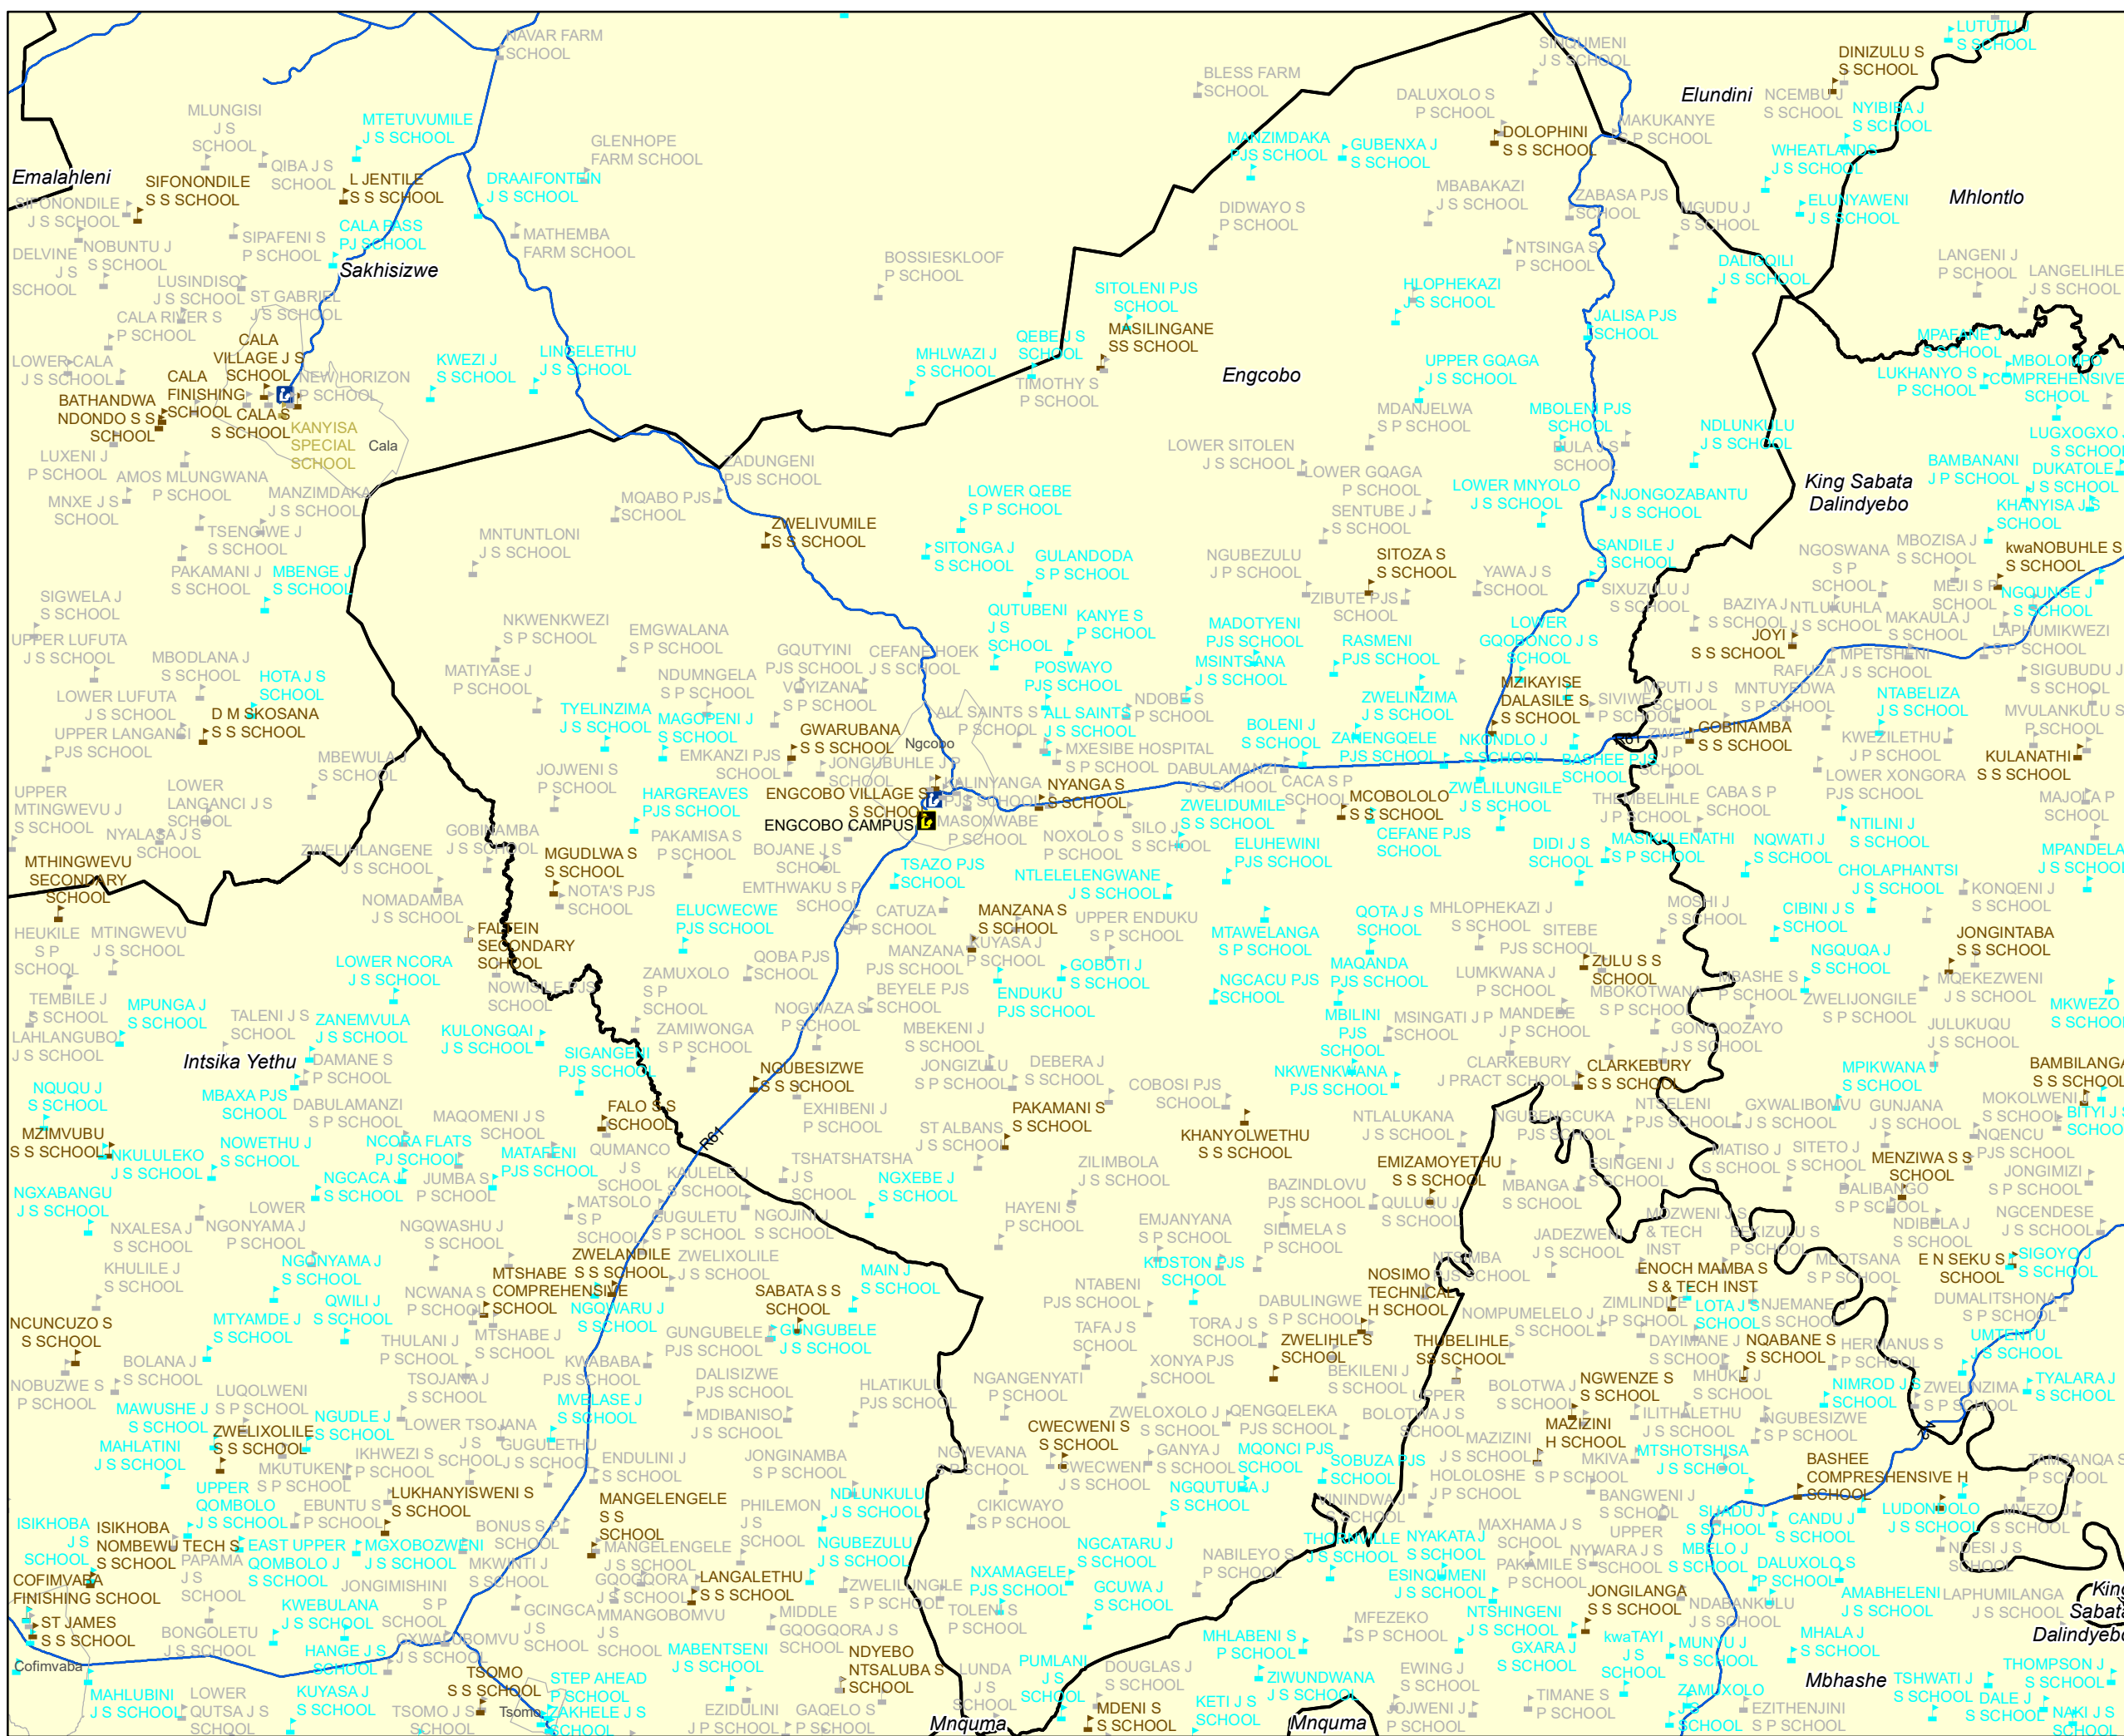

Eastern Cape Education Facilities & Towns

Legend

1. **Schools**
2. Secondary
   - Combined
   - Primary
   - Lsen
   - Universities
   - FET Colleges
   - Library
3. **Road Network**
4. Main Roads
5. **Other Features**
6. Urban Area
   - Municipal Boundary
   - Eastern Cape
   - Province