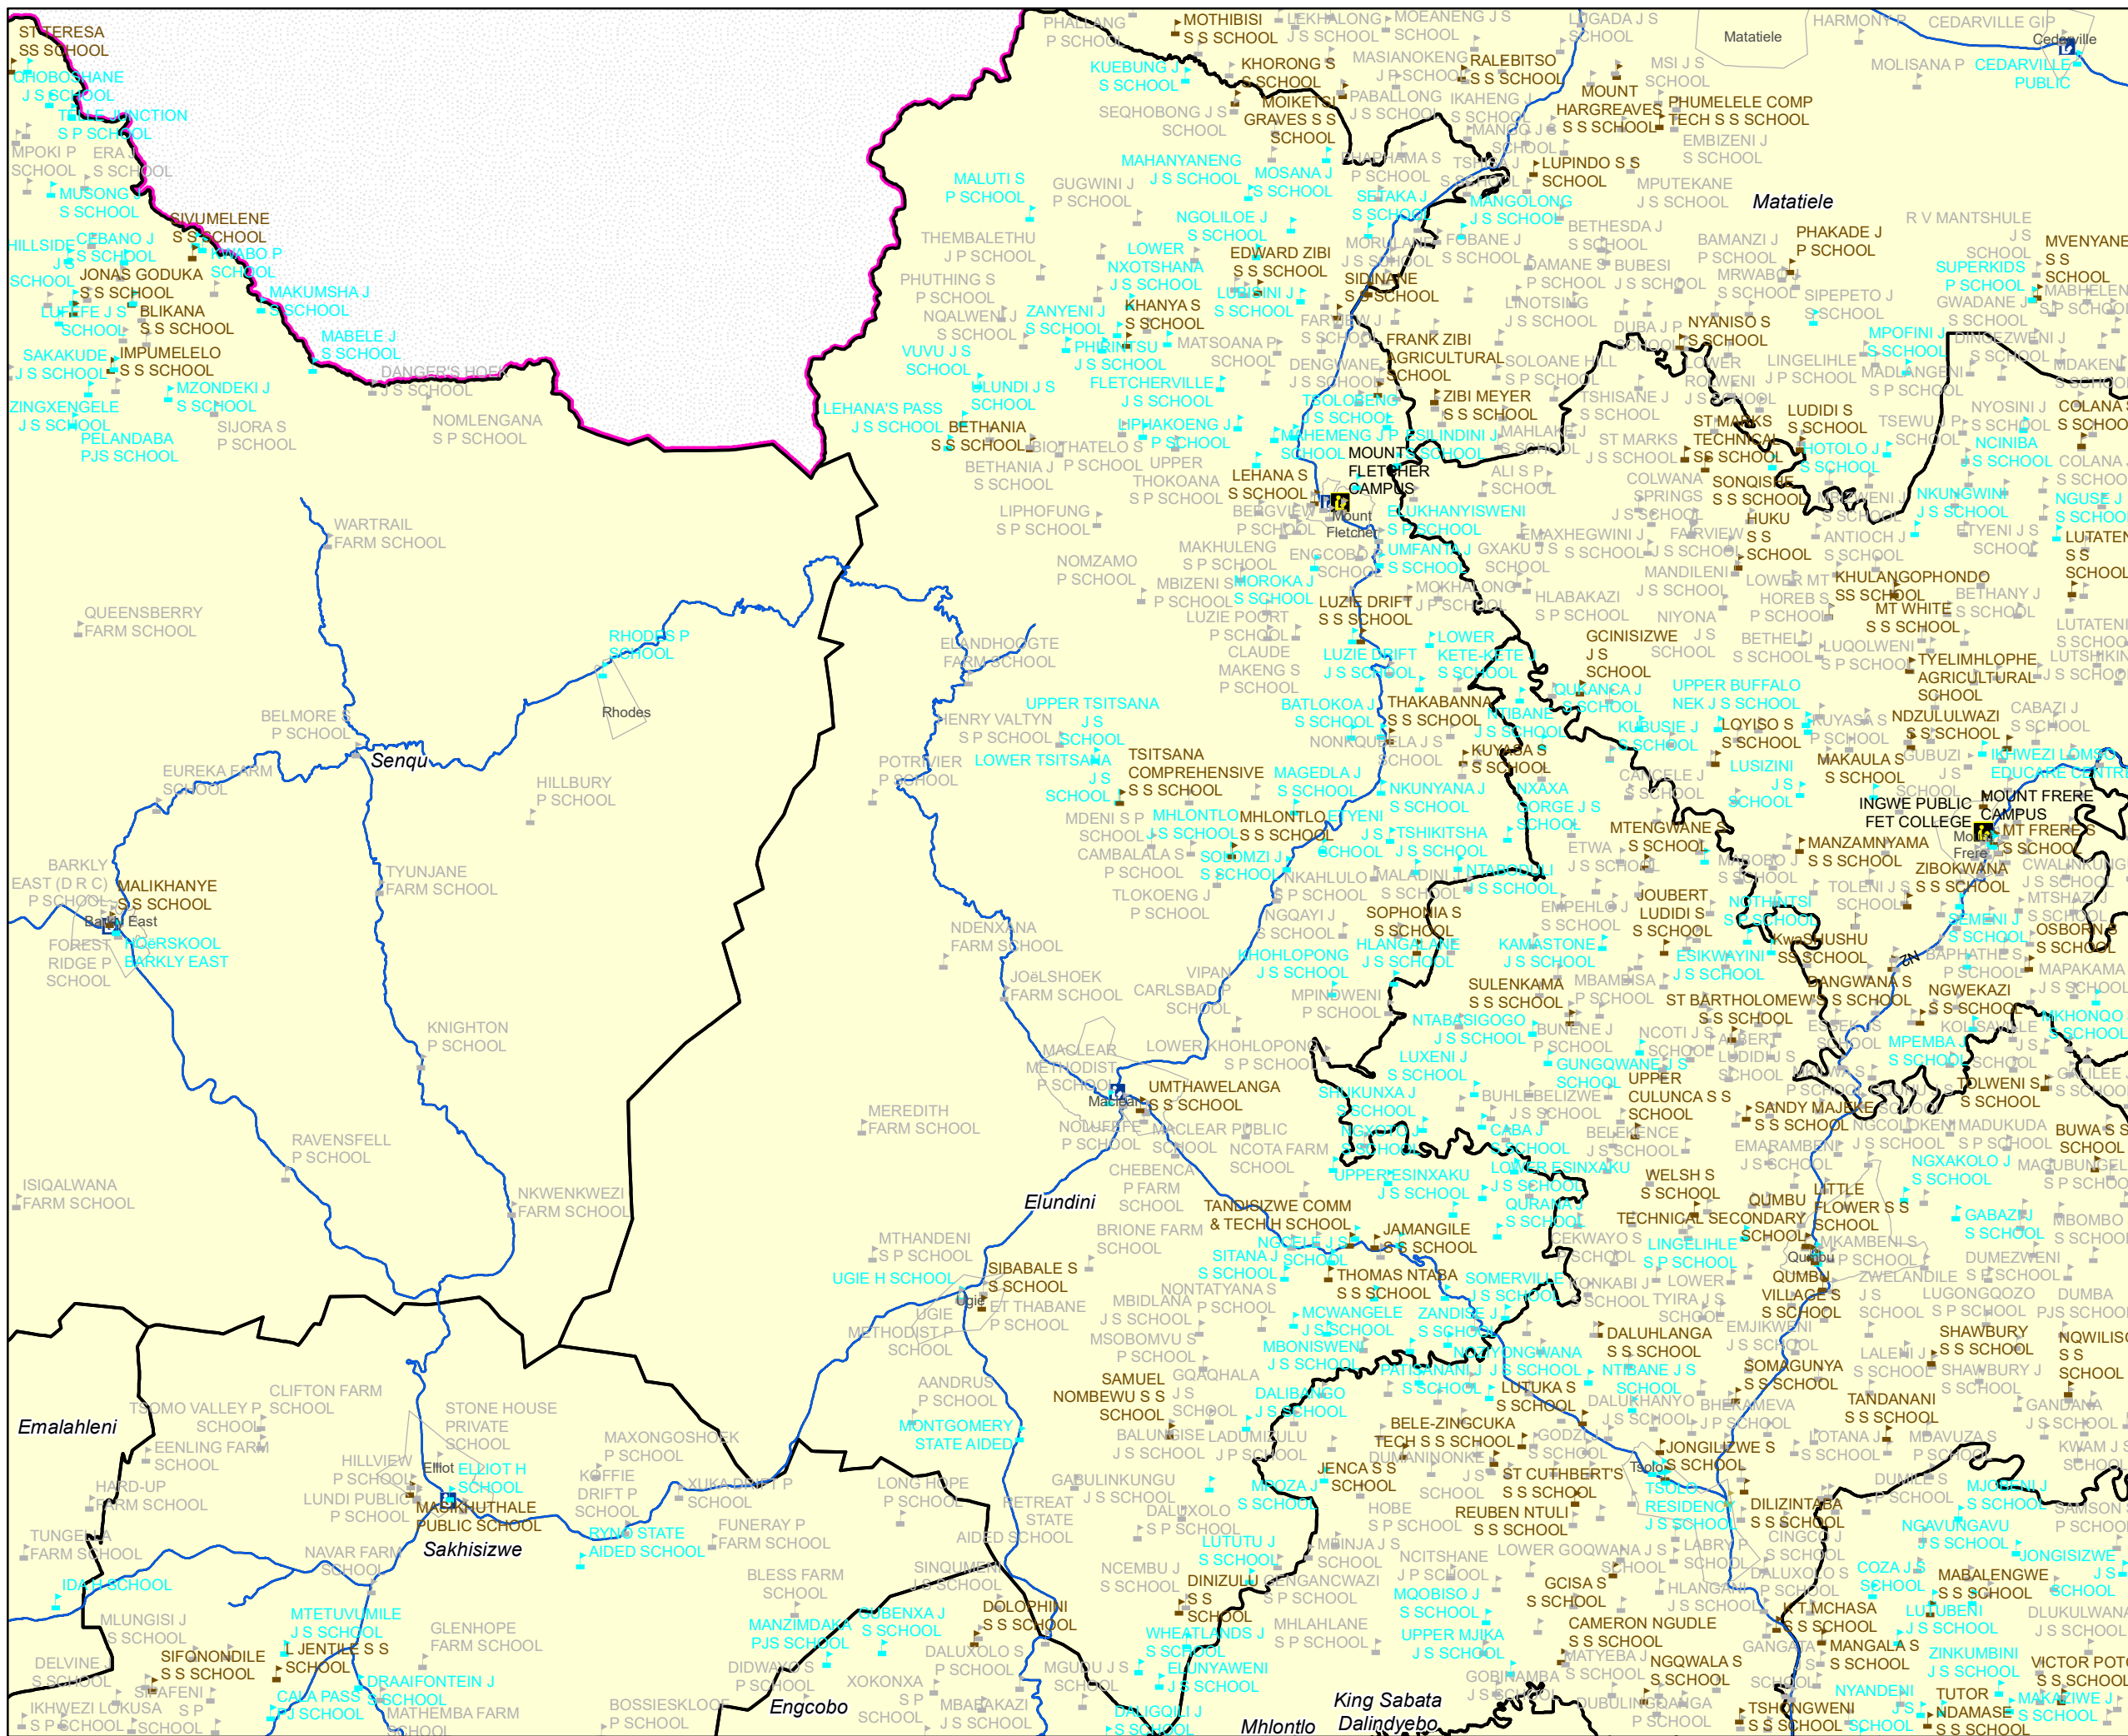

Eastern Cape Education Facilities & Towns

Legend

1. **Schools**
2. Secondary
   - Combined
   - Primary
   - Lsen
   - Universities
   - FET Colleges
   - Library
3. **Road Network**
4. Main Roads
5. **Other Features**
6. Urban Area
   - Municipal Boundary
   - Eastern Cape
   - Province