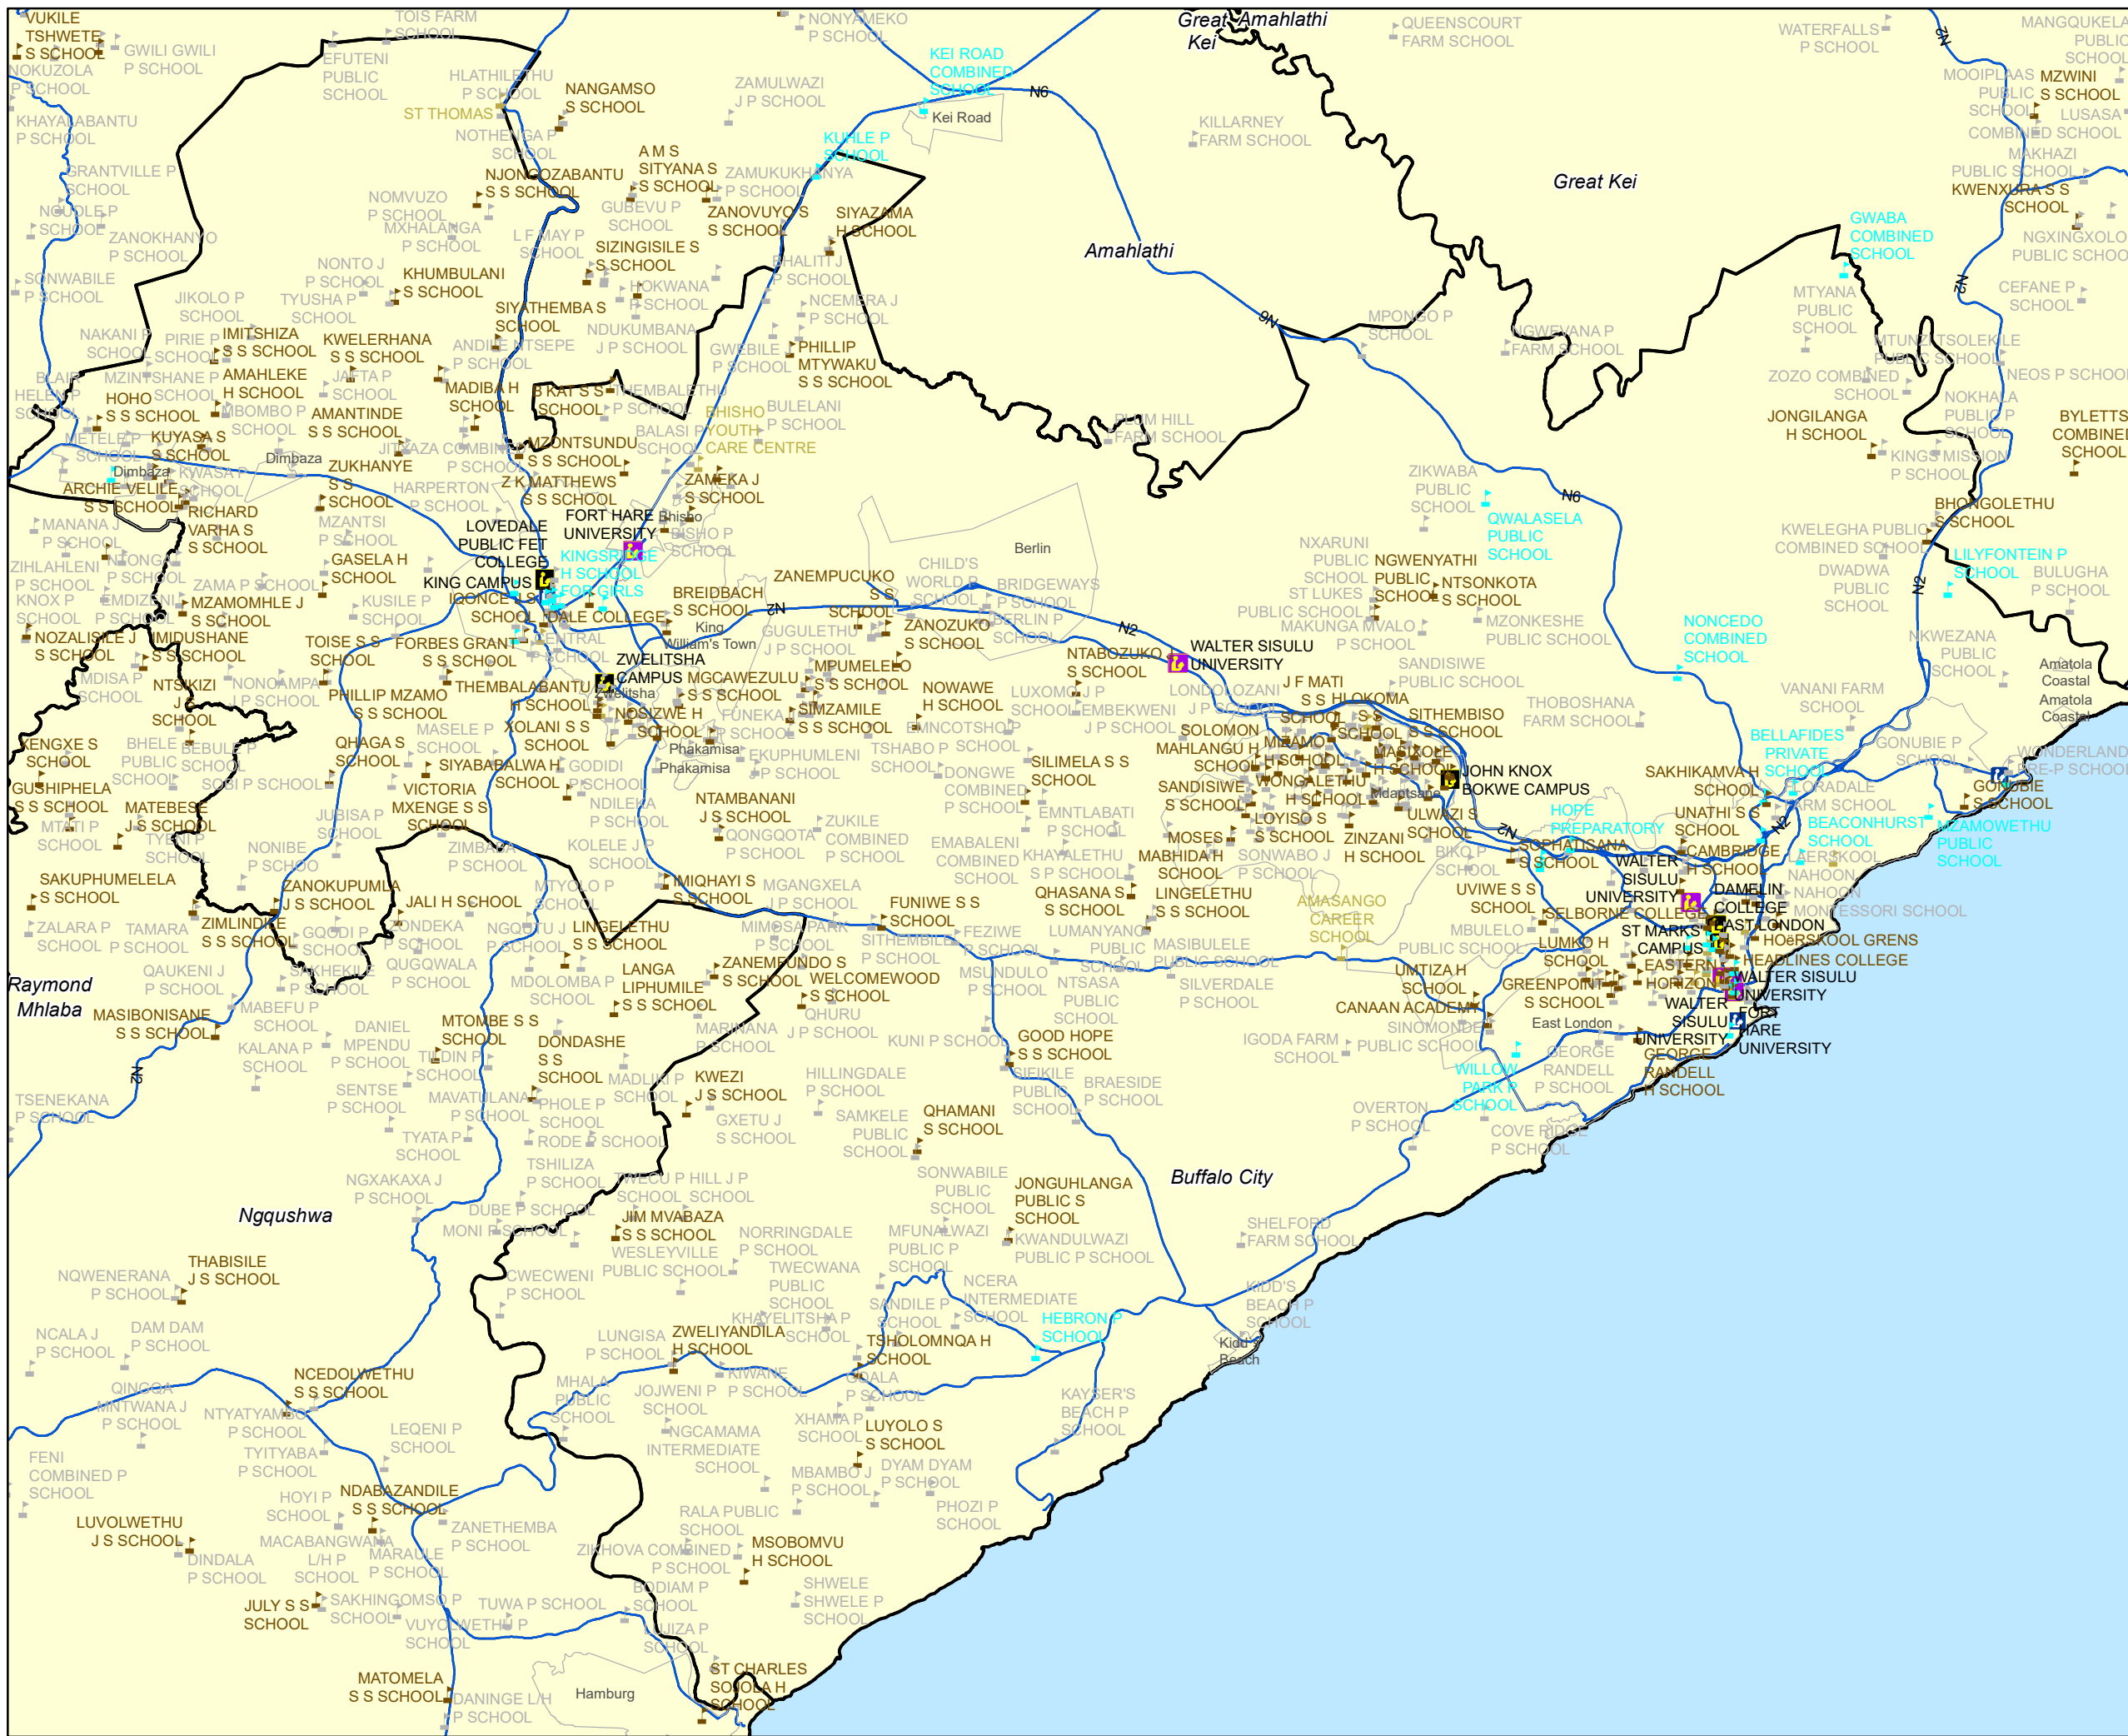

Eastern Cape Education Facilities & Towns

Legend

Schools

- Secondary
- Combined
- Primary
- Lsen
- Universities
- FET Colleges
- Library

Road Network

- Main Roads

- Urban Area
- Municipal Boundary
- Eastern Cape
- Province