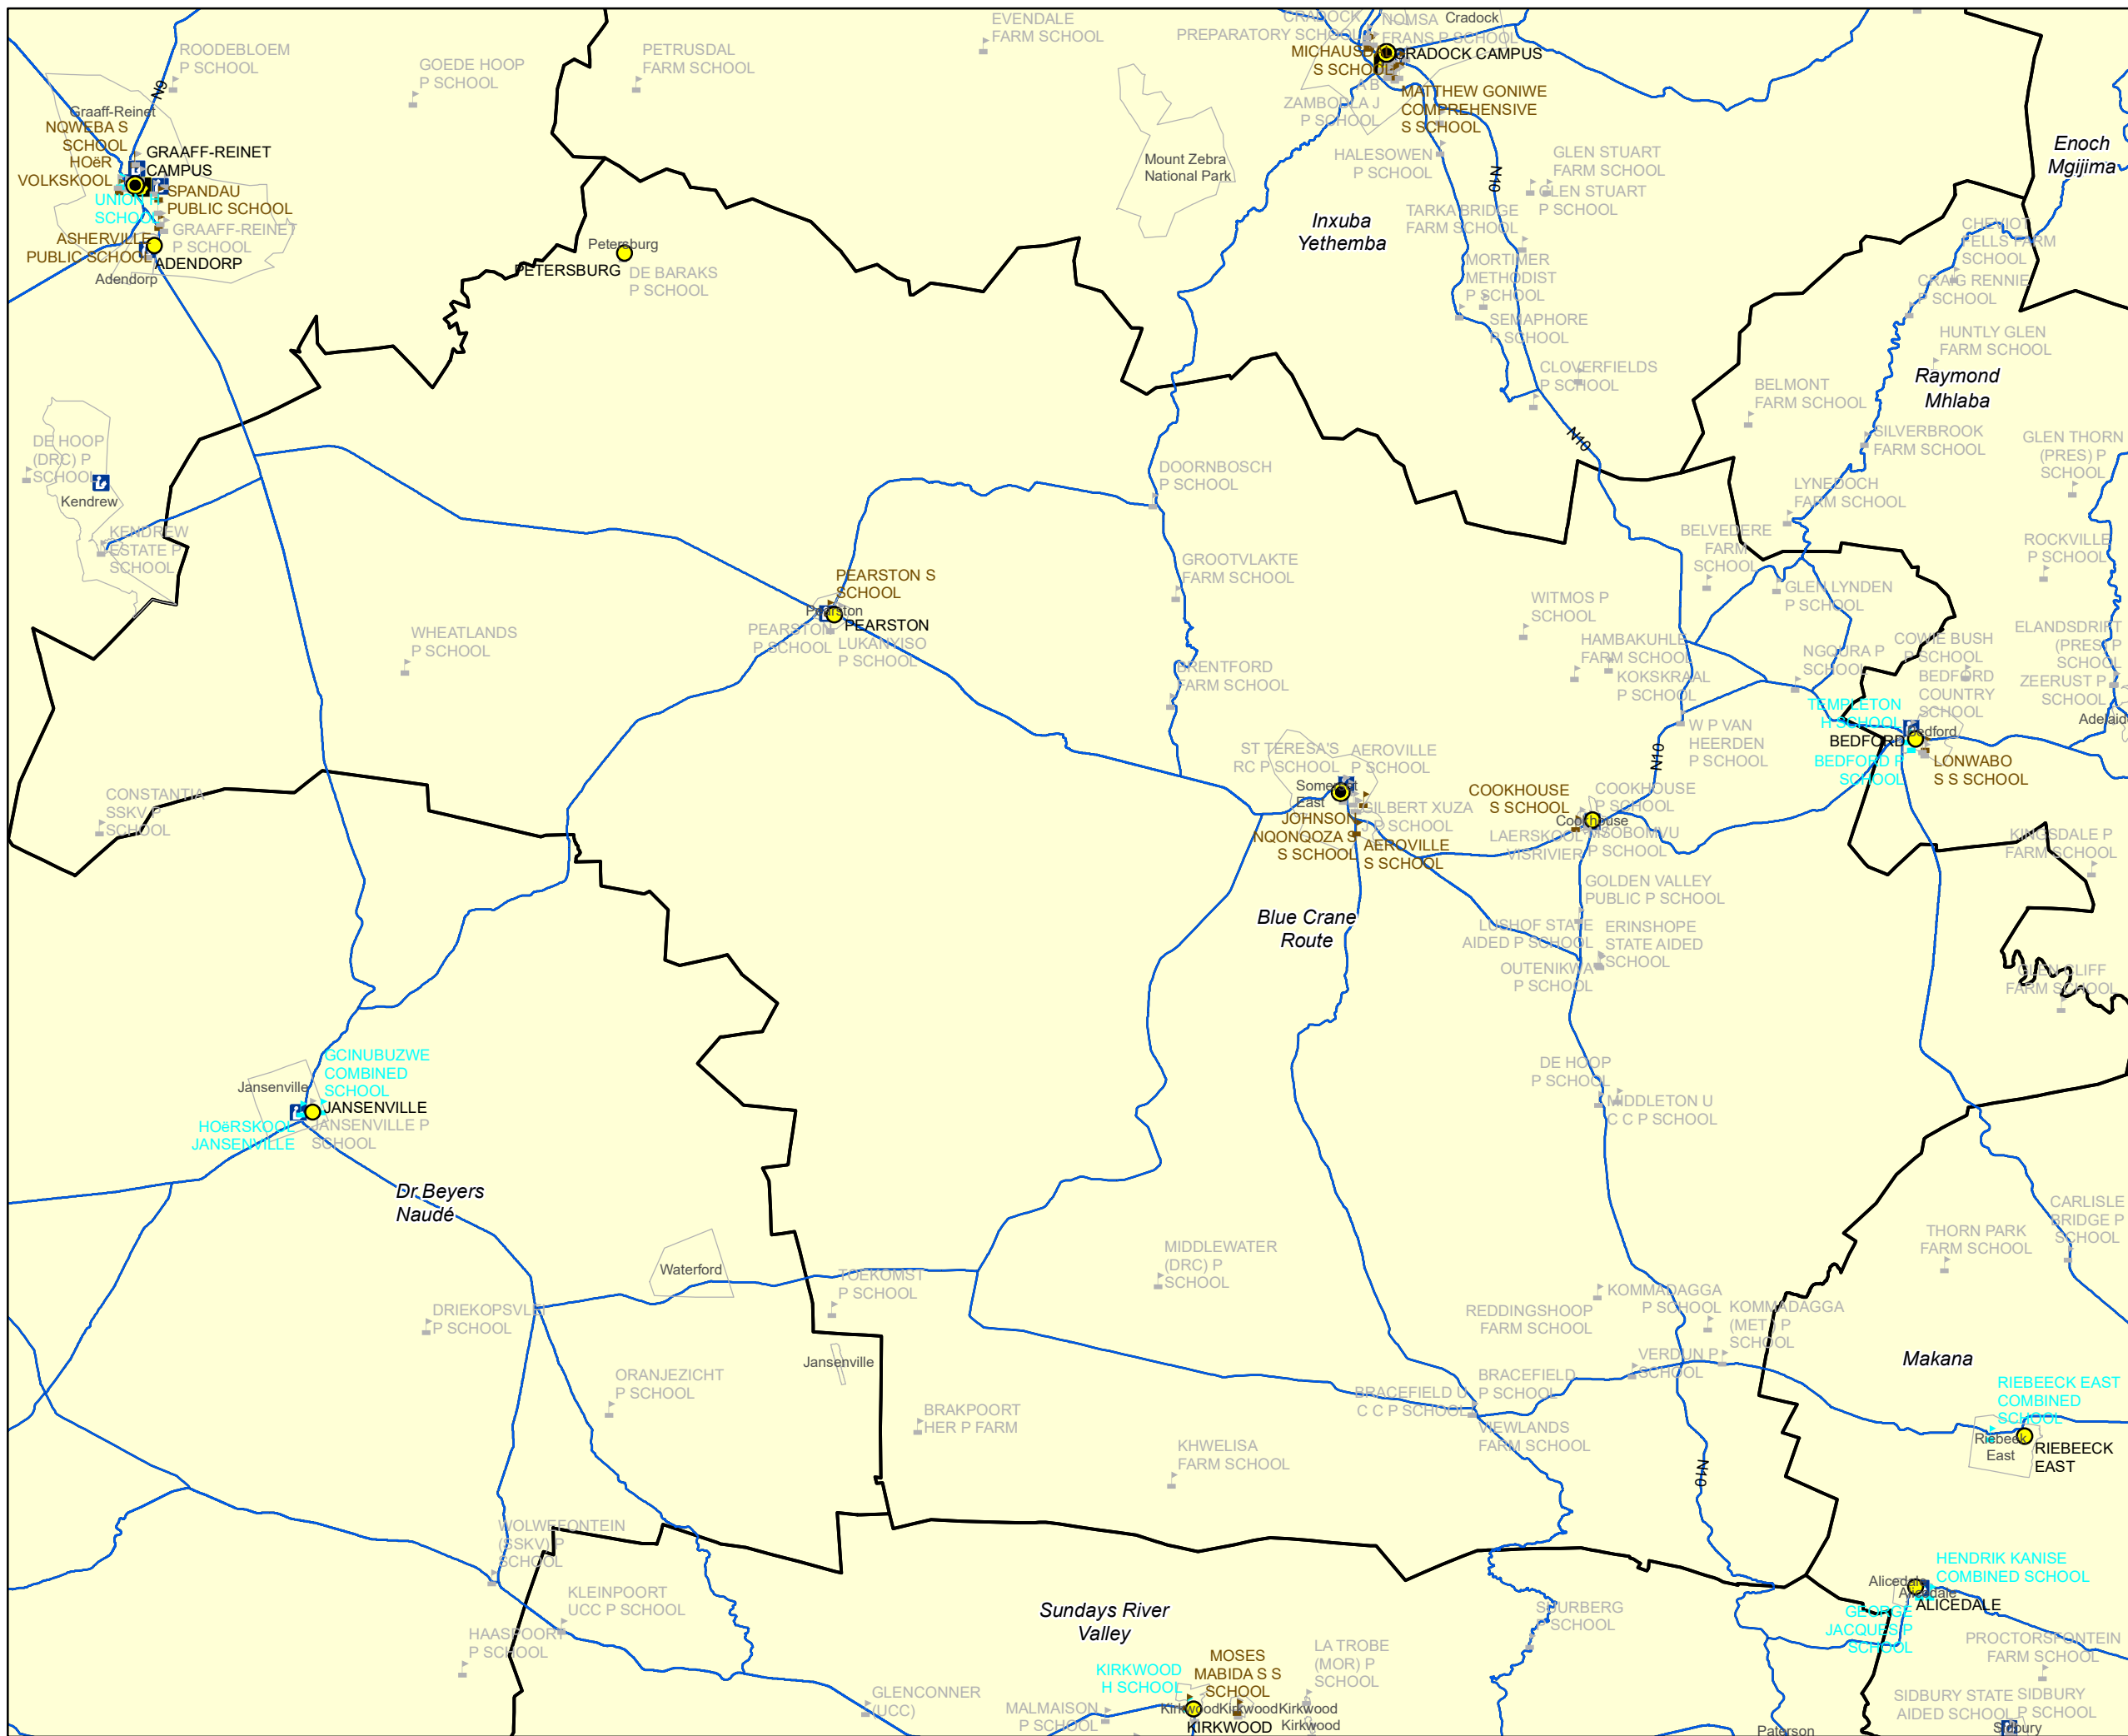

Eastern Cape Education Facilities & Towns

Legend

1. **Schools**
2. Major
   - Combined
   - Minor
   - Primary
   - Lsen
   - Universities
   - FET Colleges
   - Library
3. **Road Network**
4. Main Roads
5. **Urban Area**
6. Urban Area
   - Municipal Boundary
   - Eastern Cape
   - Province