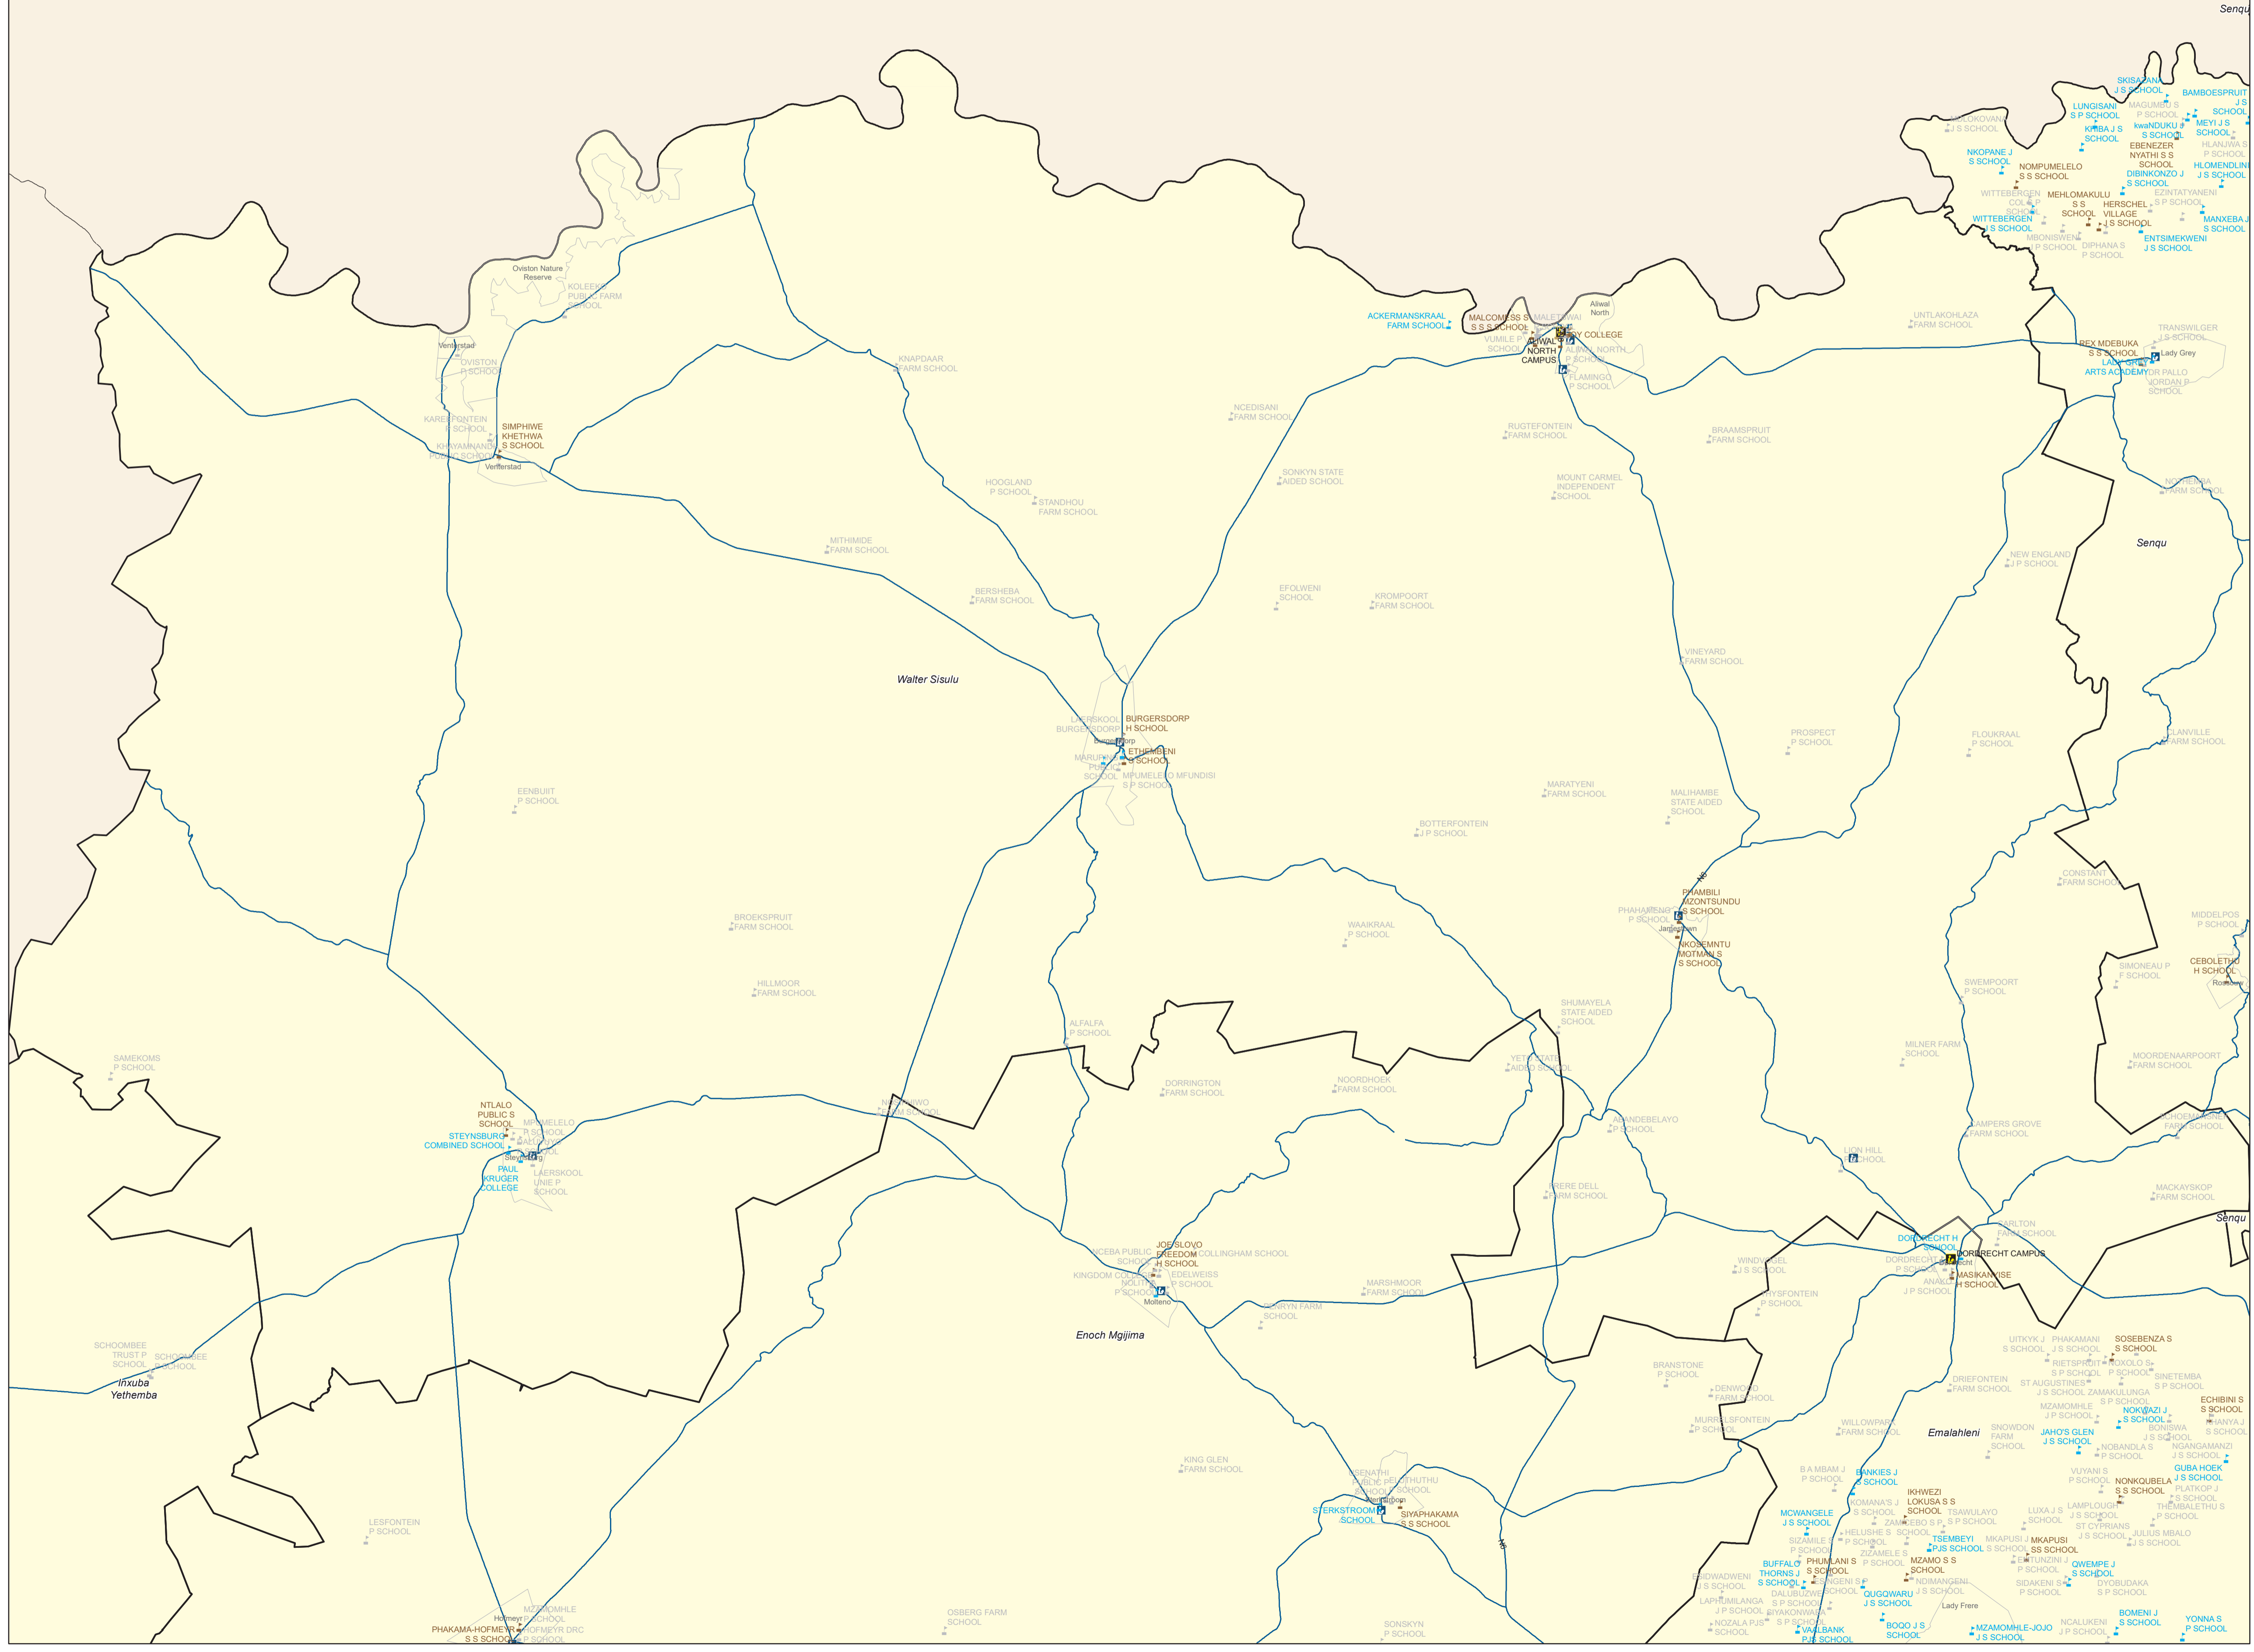

Eastern Cape Education Facilities & Towns

Legend

1. **Schools**
2. Secondary
   - Combined
   - Primary
   - Lsen
   - Universities
   - FET Colleges
   - Library
3. **Road Network**
4. Main Roads
5. Urban Area
6. Municipal Boundary
7. Eastern Cape
8. Province