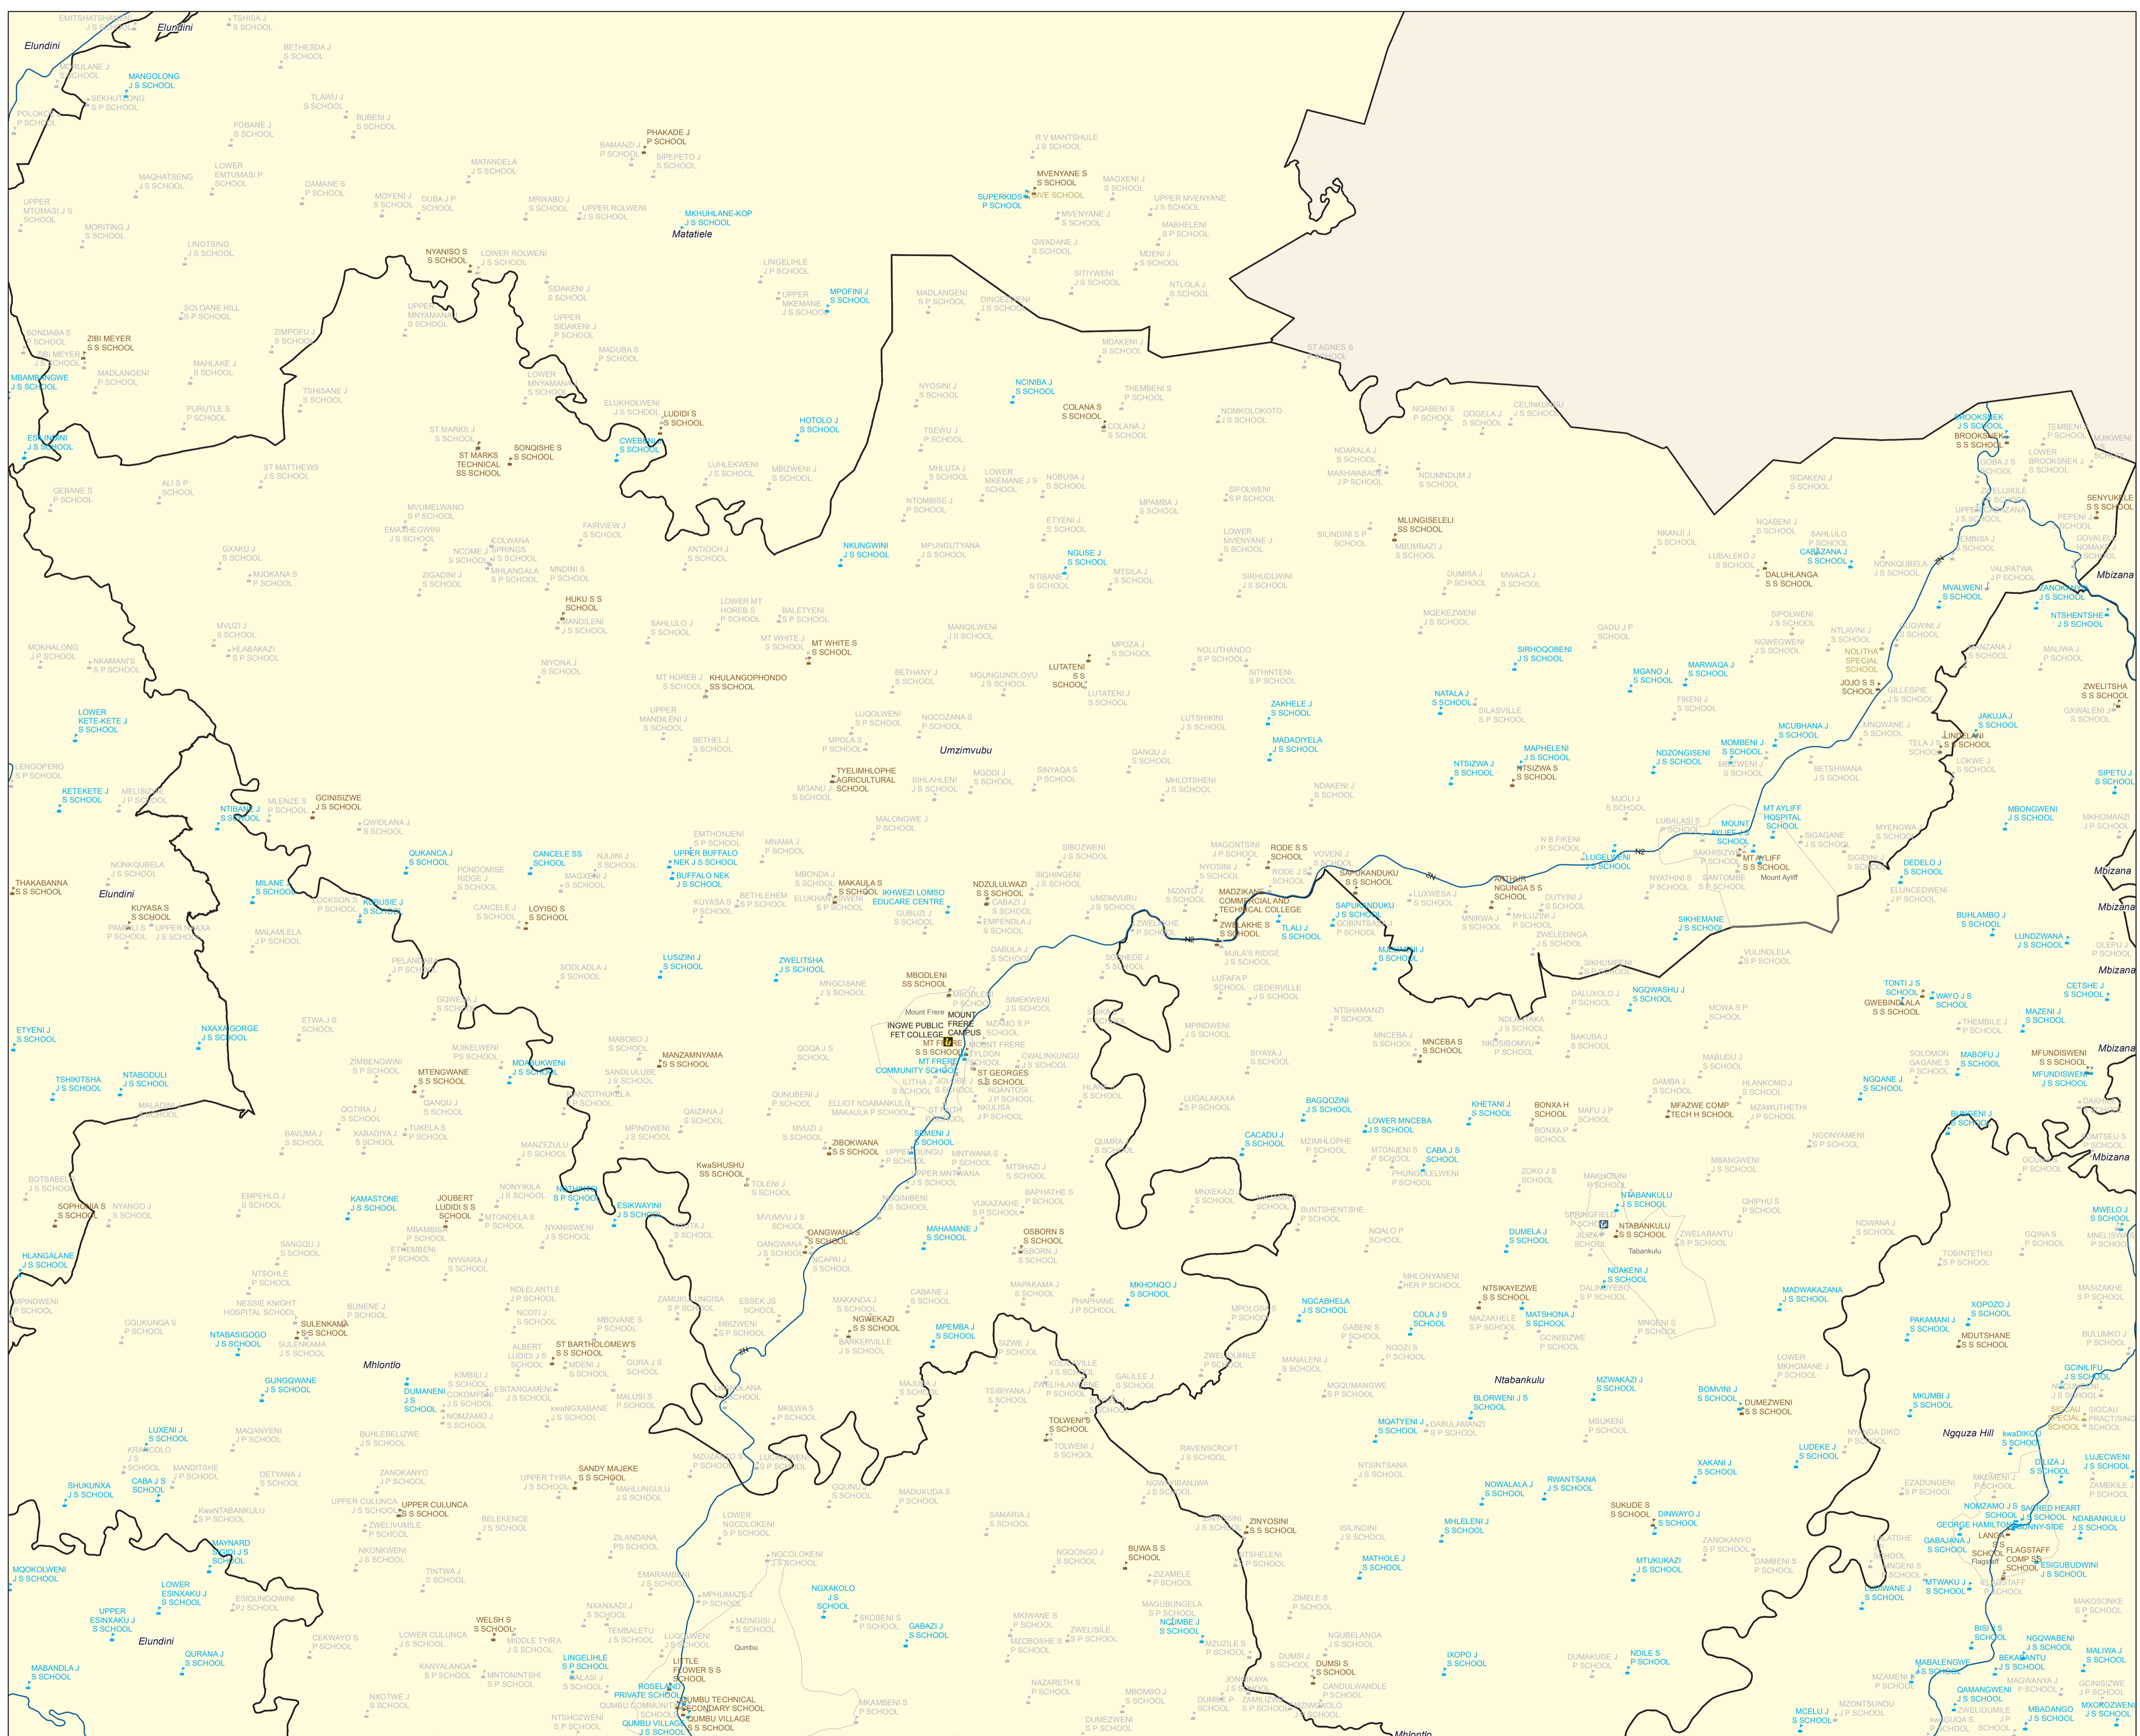

Eastern Cape Education Facilities & Towns

Legend

1. **Schools**
2. Secondary
   - Combined
   - Primary
   - Lsen
   - Universities
   - FET Colleges
   - Library
3. **Road Network**
4. Main Roads
5. **Urban Area**
6. Municipal Boundary
   - Eastern Cape
   - Province