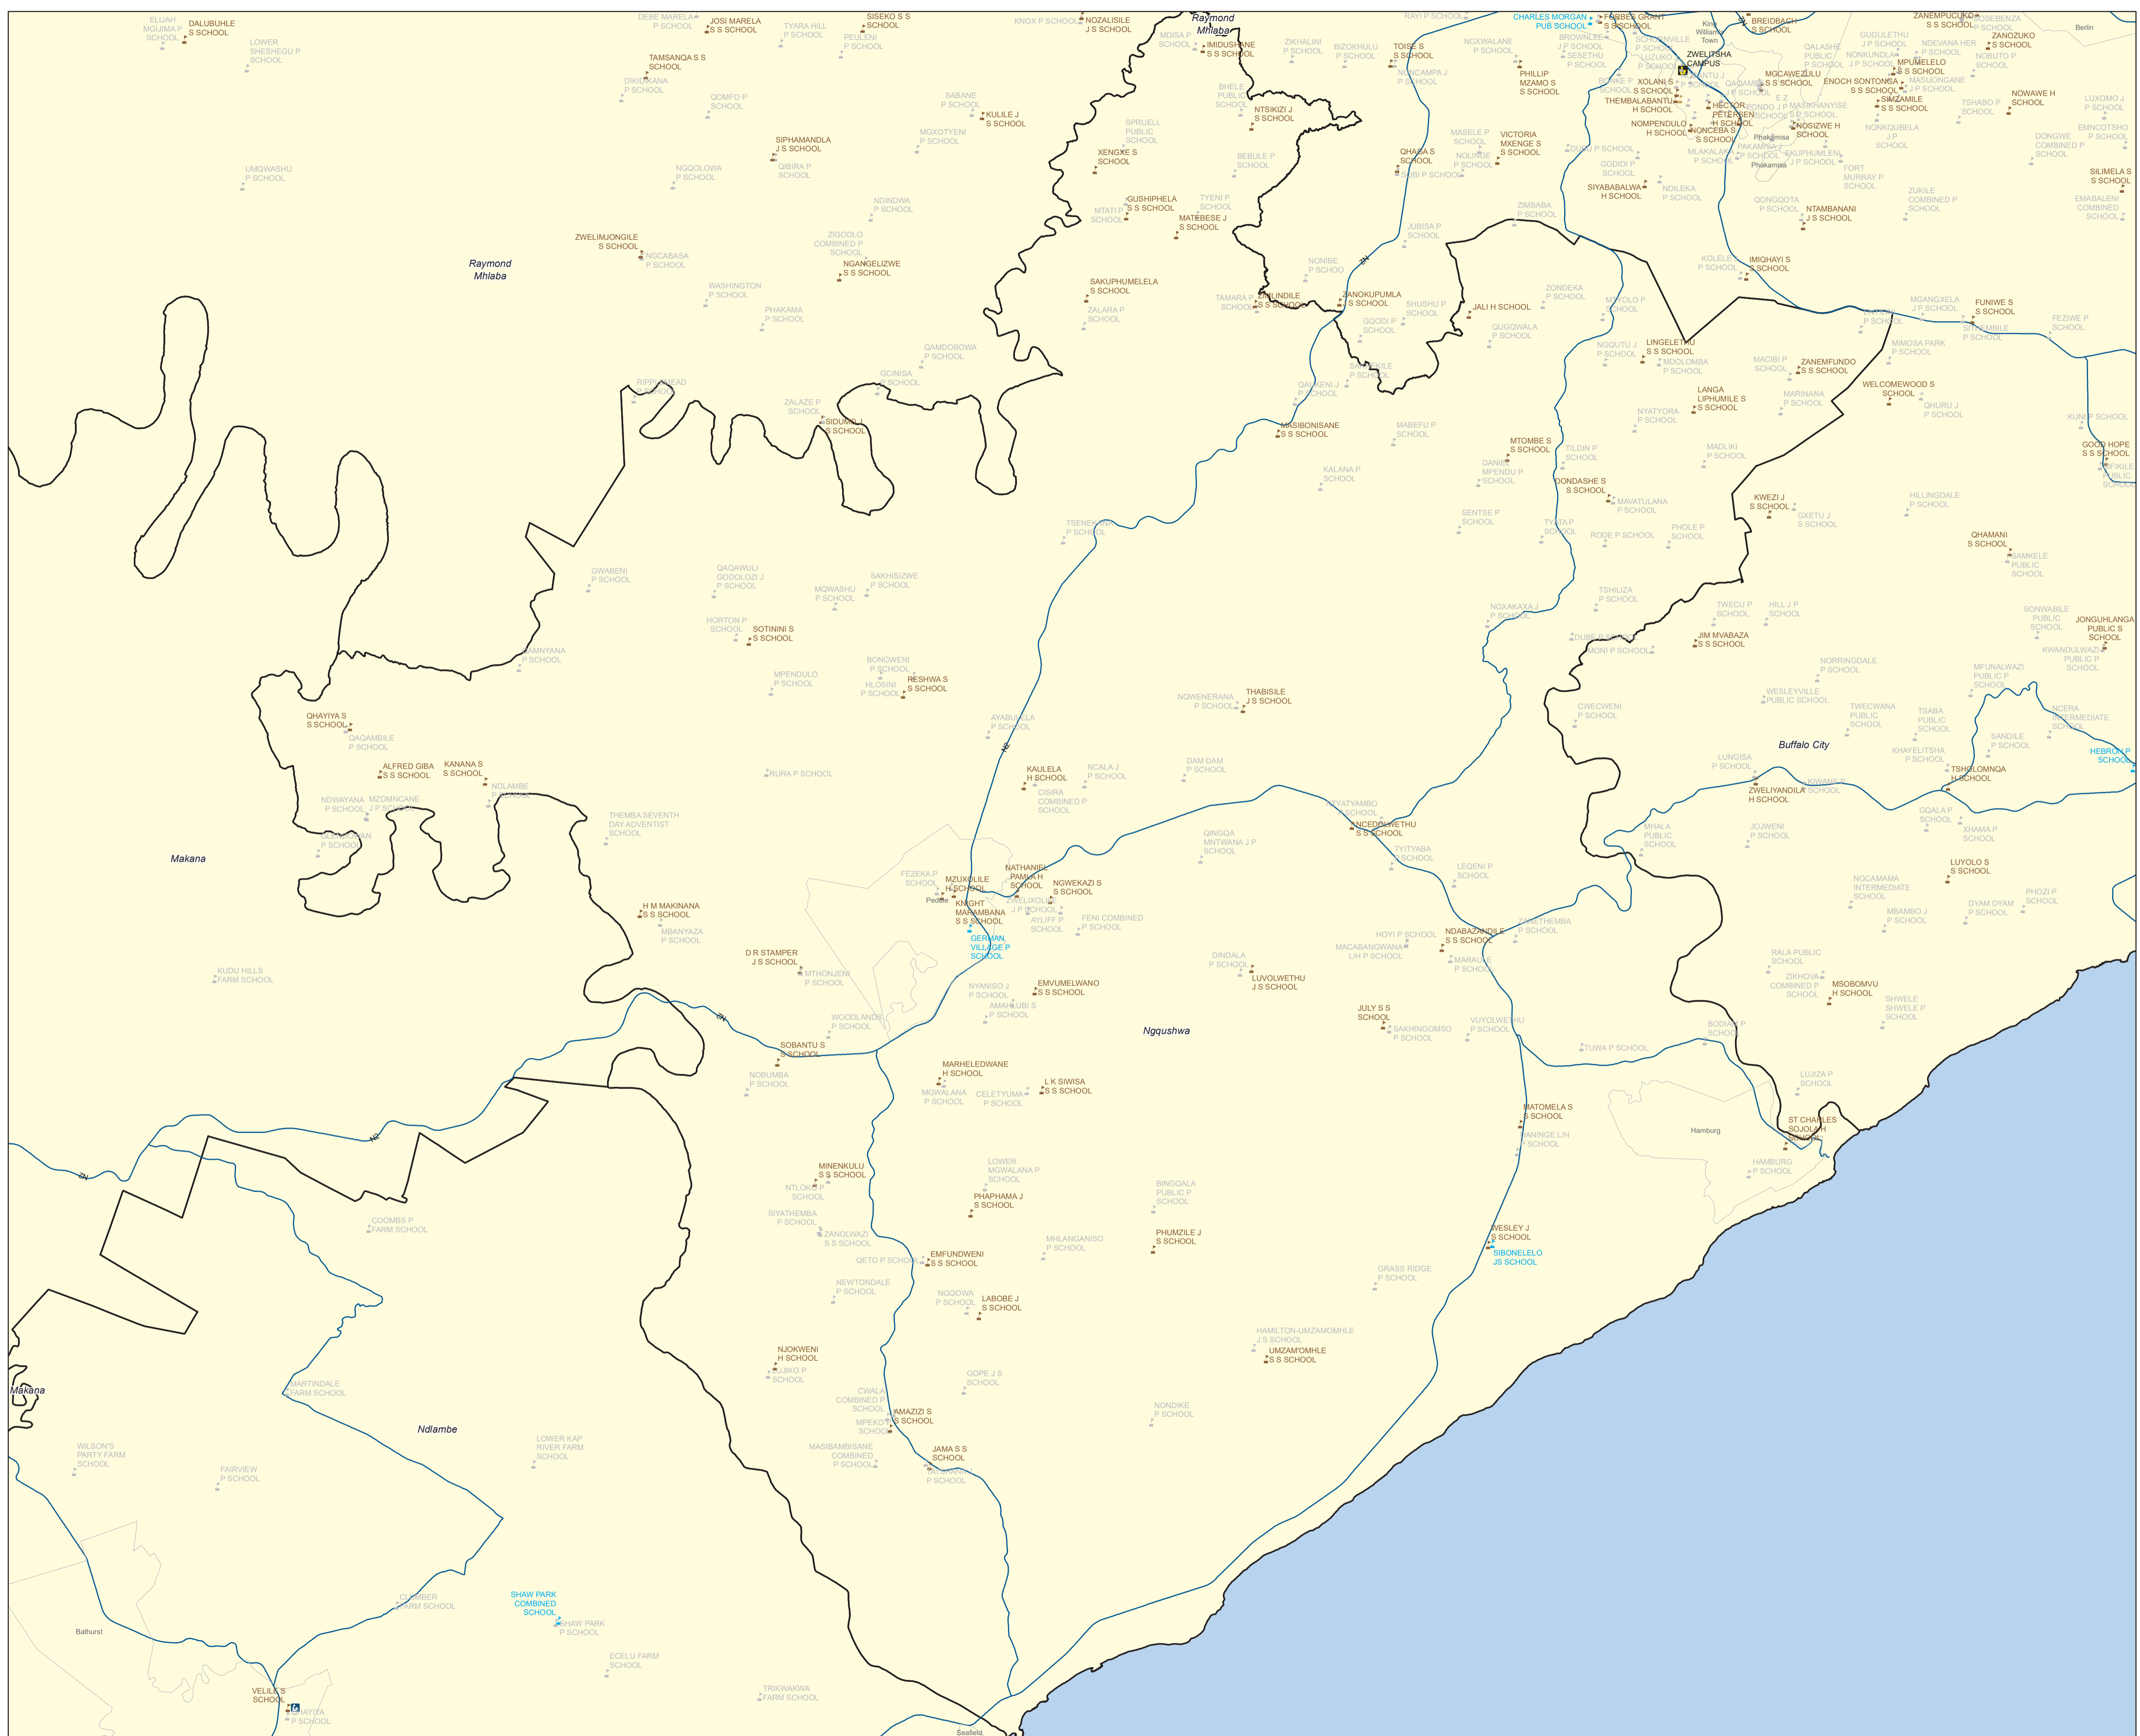

Eastern Cape Education Facilities & Towns

Legend

1. **Schools**
2. Secondary
   - Combined
   - Primary
   - Lsen
   - Universities
   - FET Colleges
   - Library
3. **Road Network**
4. Main Roads
5. **Urban Area**
6. Municipal Boundary
   - Eastern Cape
   - Province