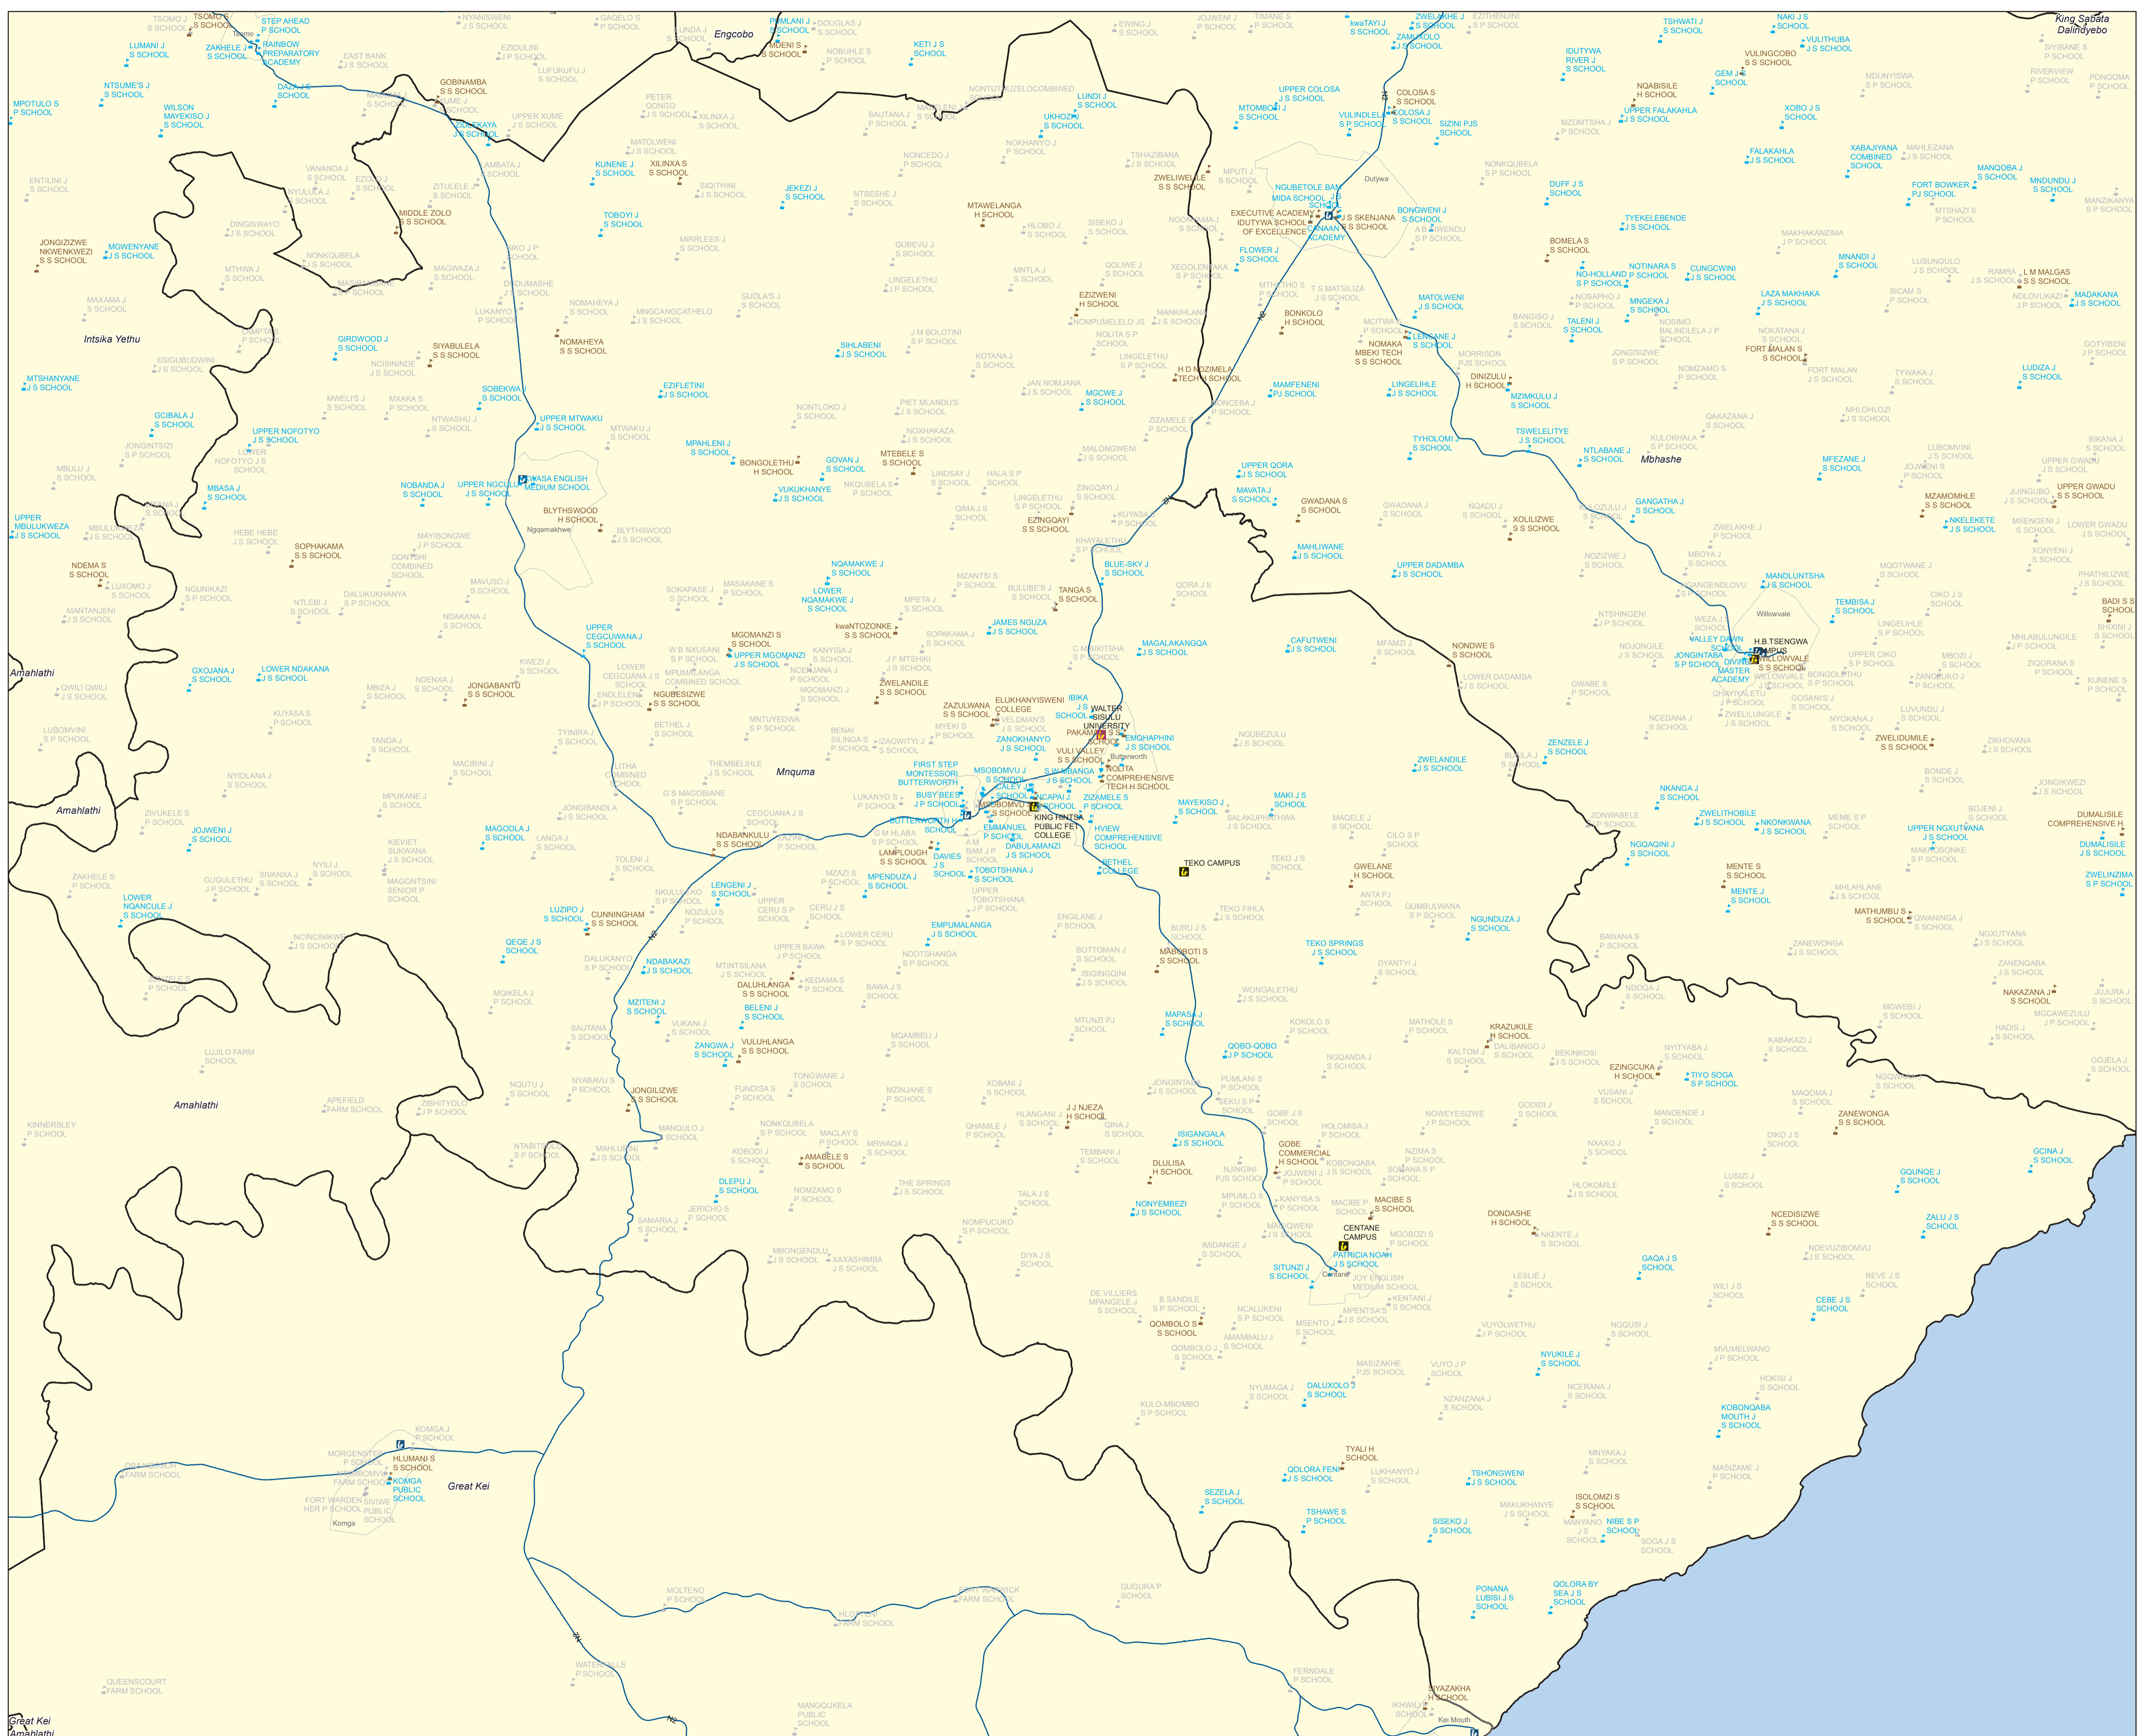

Eastern Cape Education Facilities & Towns

Legend

1. **Schools**
2. Secondary
   - Combined
   - Primary
   - Lsen
   - Universities
   - FET Colleges
   - Library
3. **Road Network**
4. Main Roads
5. **Urban Area**
6. Urban Area
   - Municipal Boundary
   - Eastern Cape
   - Province