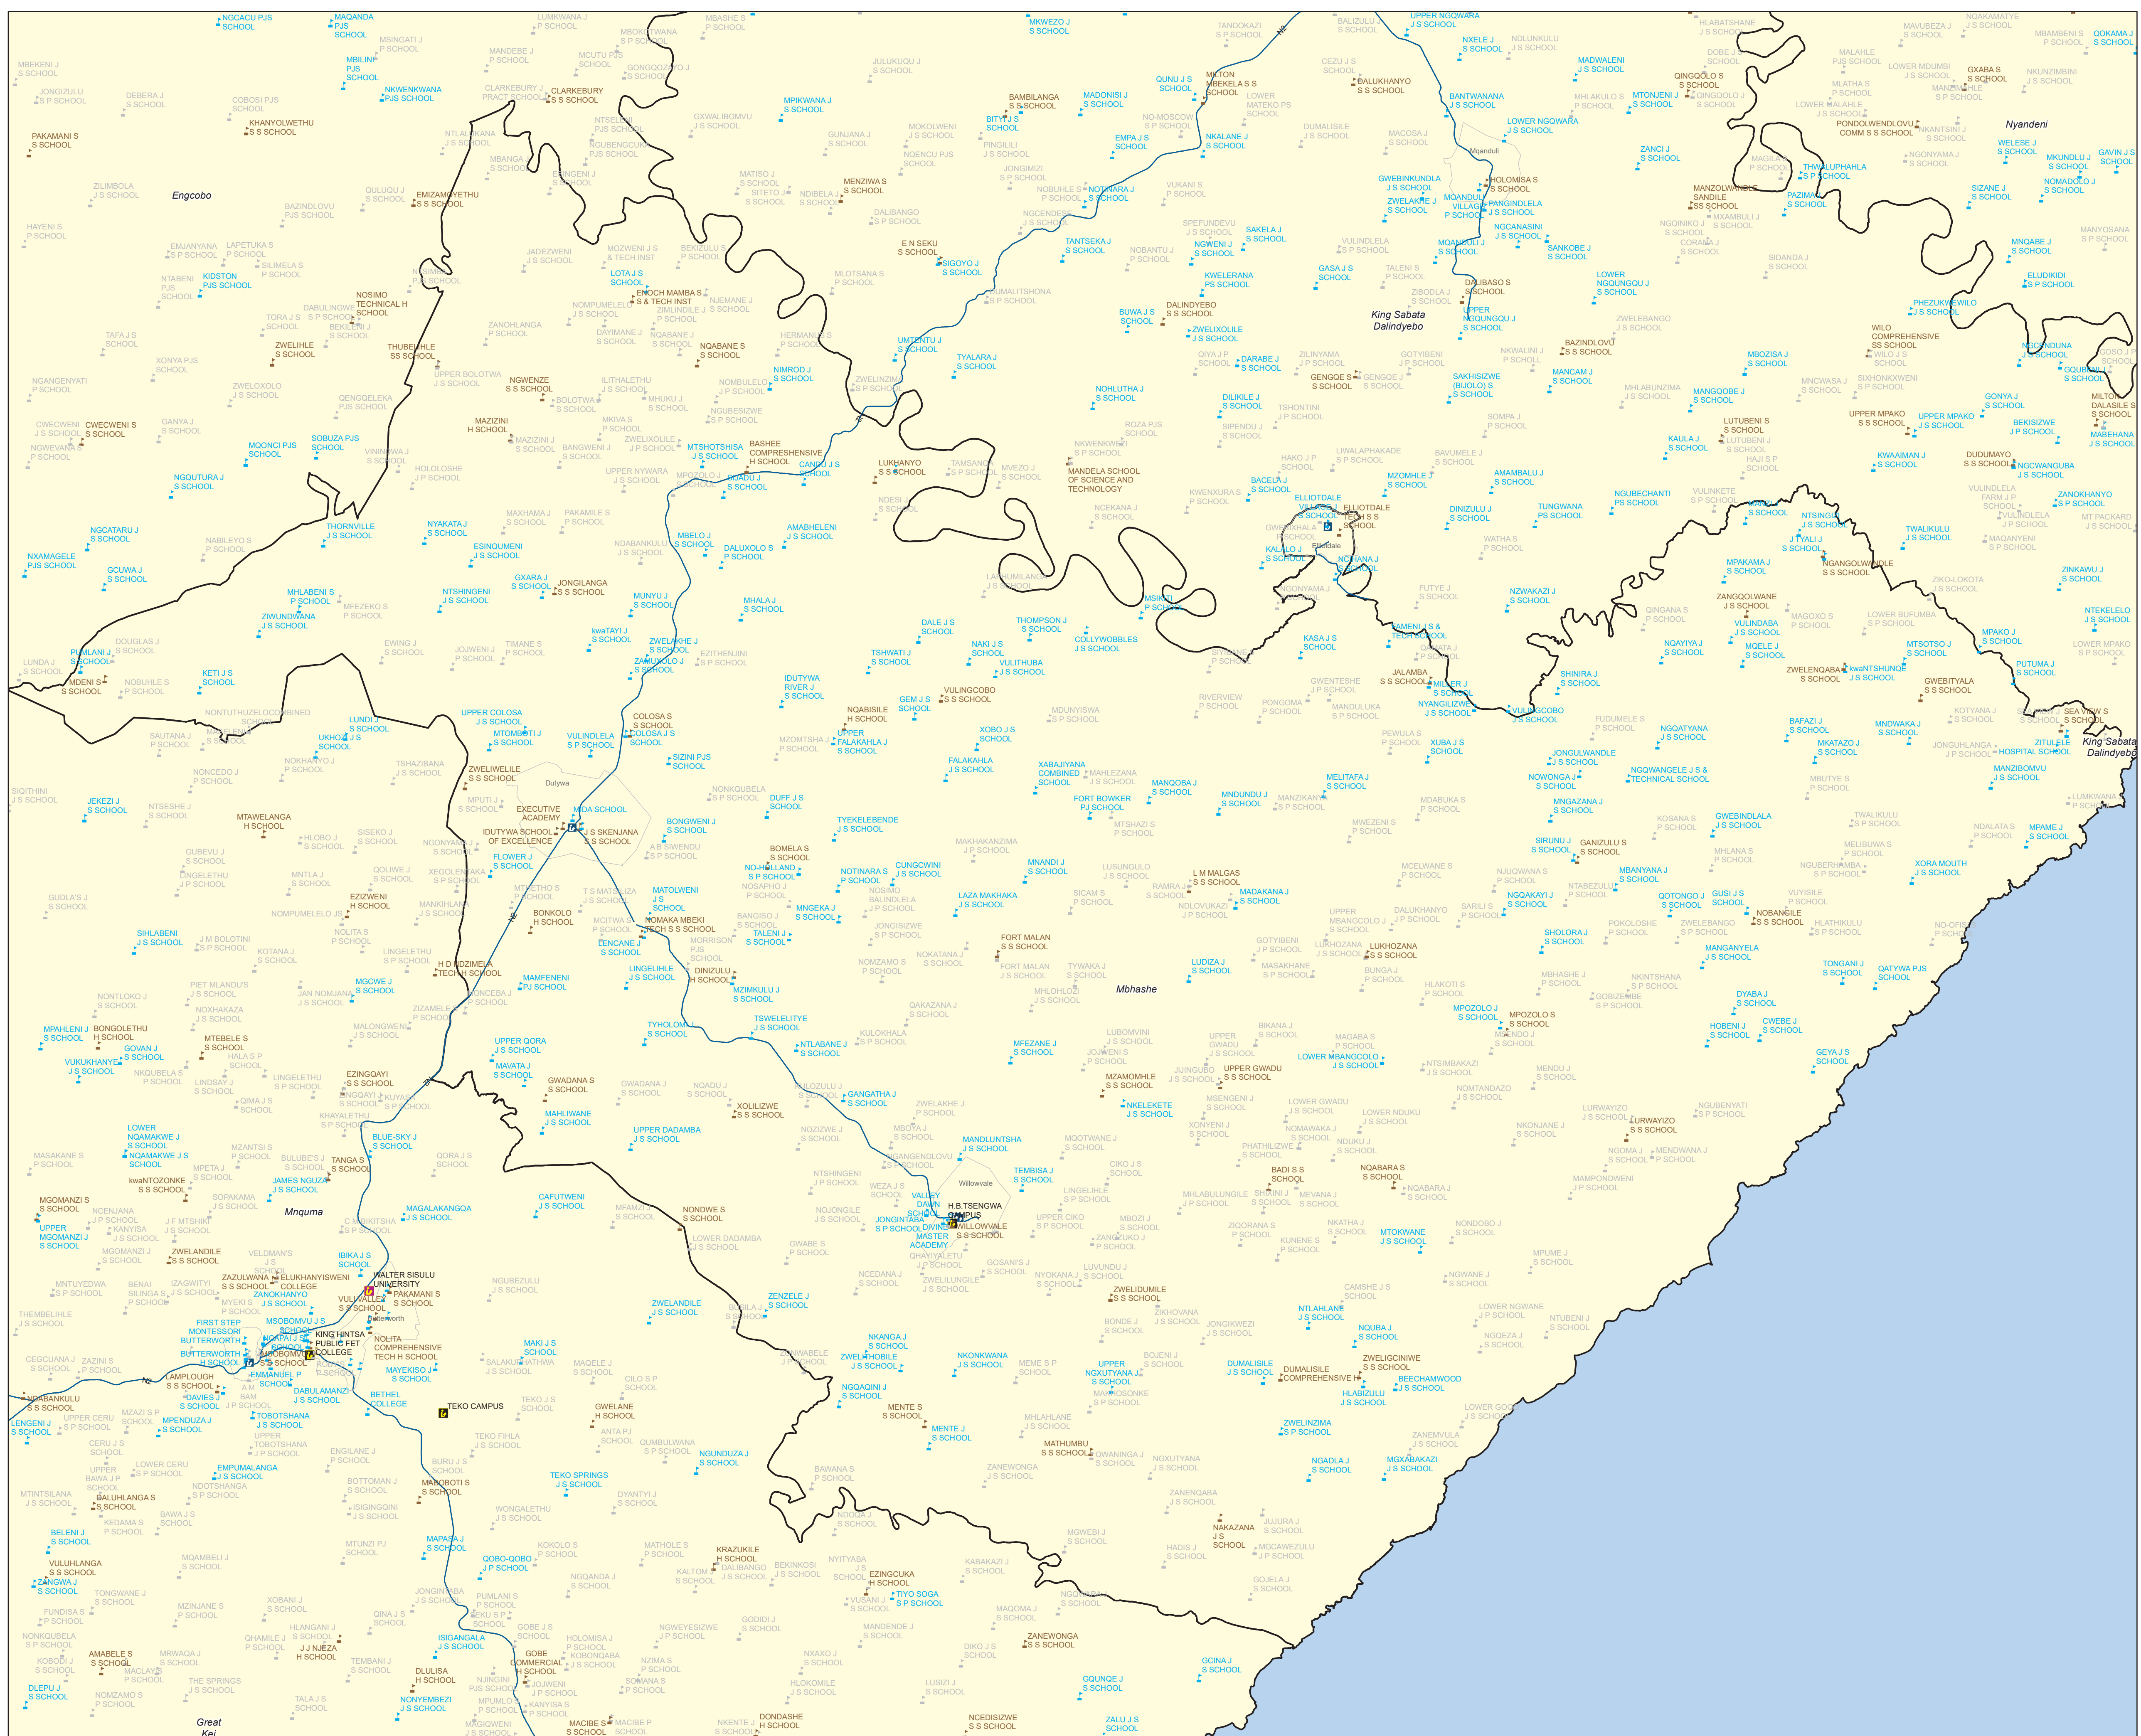

Eastern Cape Education Facilities & Towns

Legend

1. **Schools**
2. Secondary
   - Combined
   - Primary
   - Lsen
   - Universities
   - FET Colleges
   - Library
3. **Road Network**
4. Main Roads
5. **Urban Area**
6. Municipal Boundary
   - Eastern Cape
   - Province