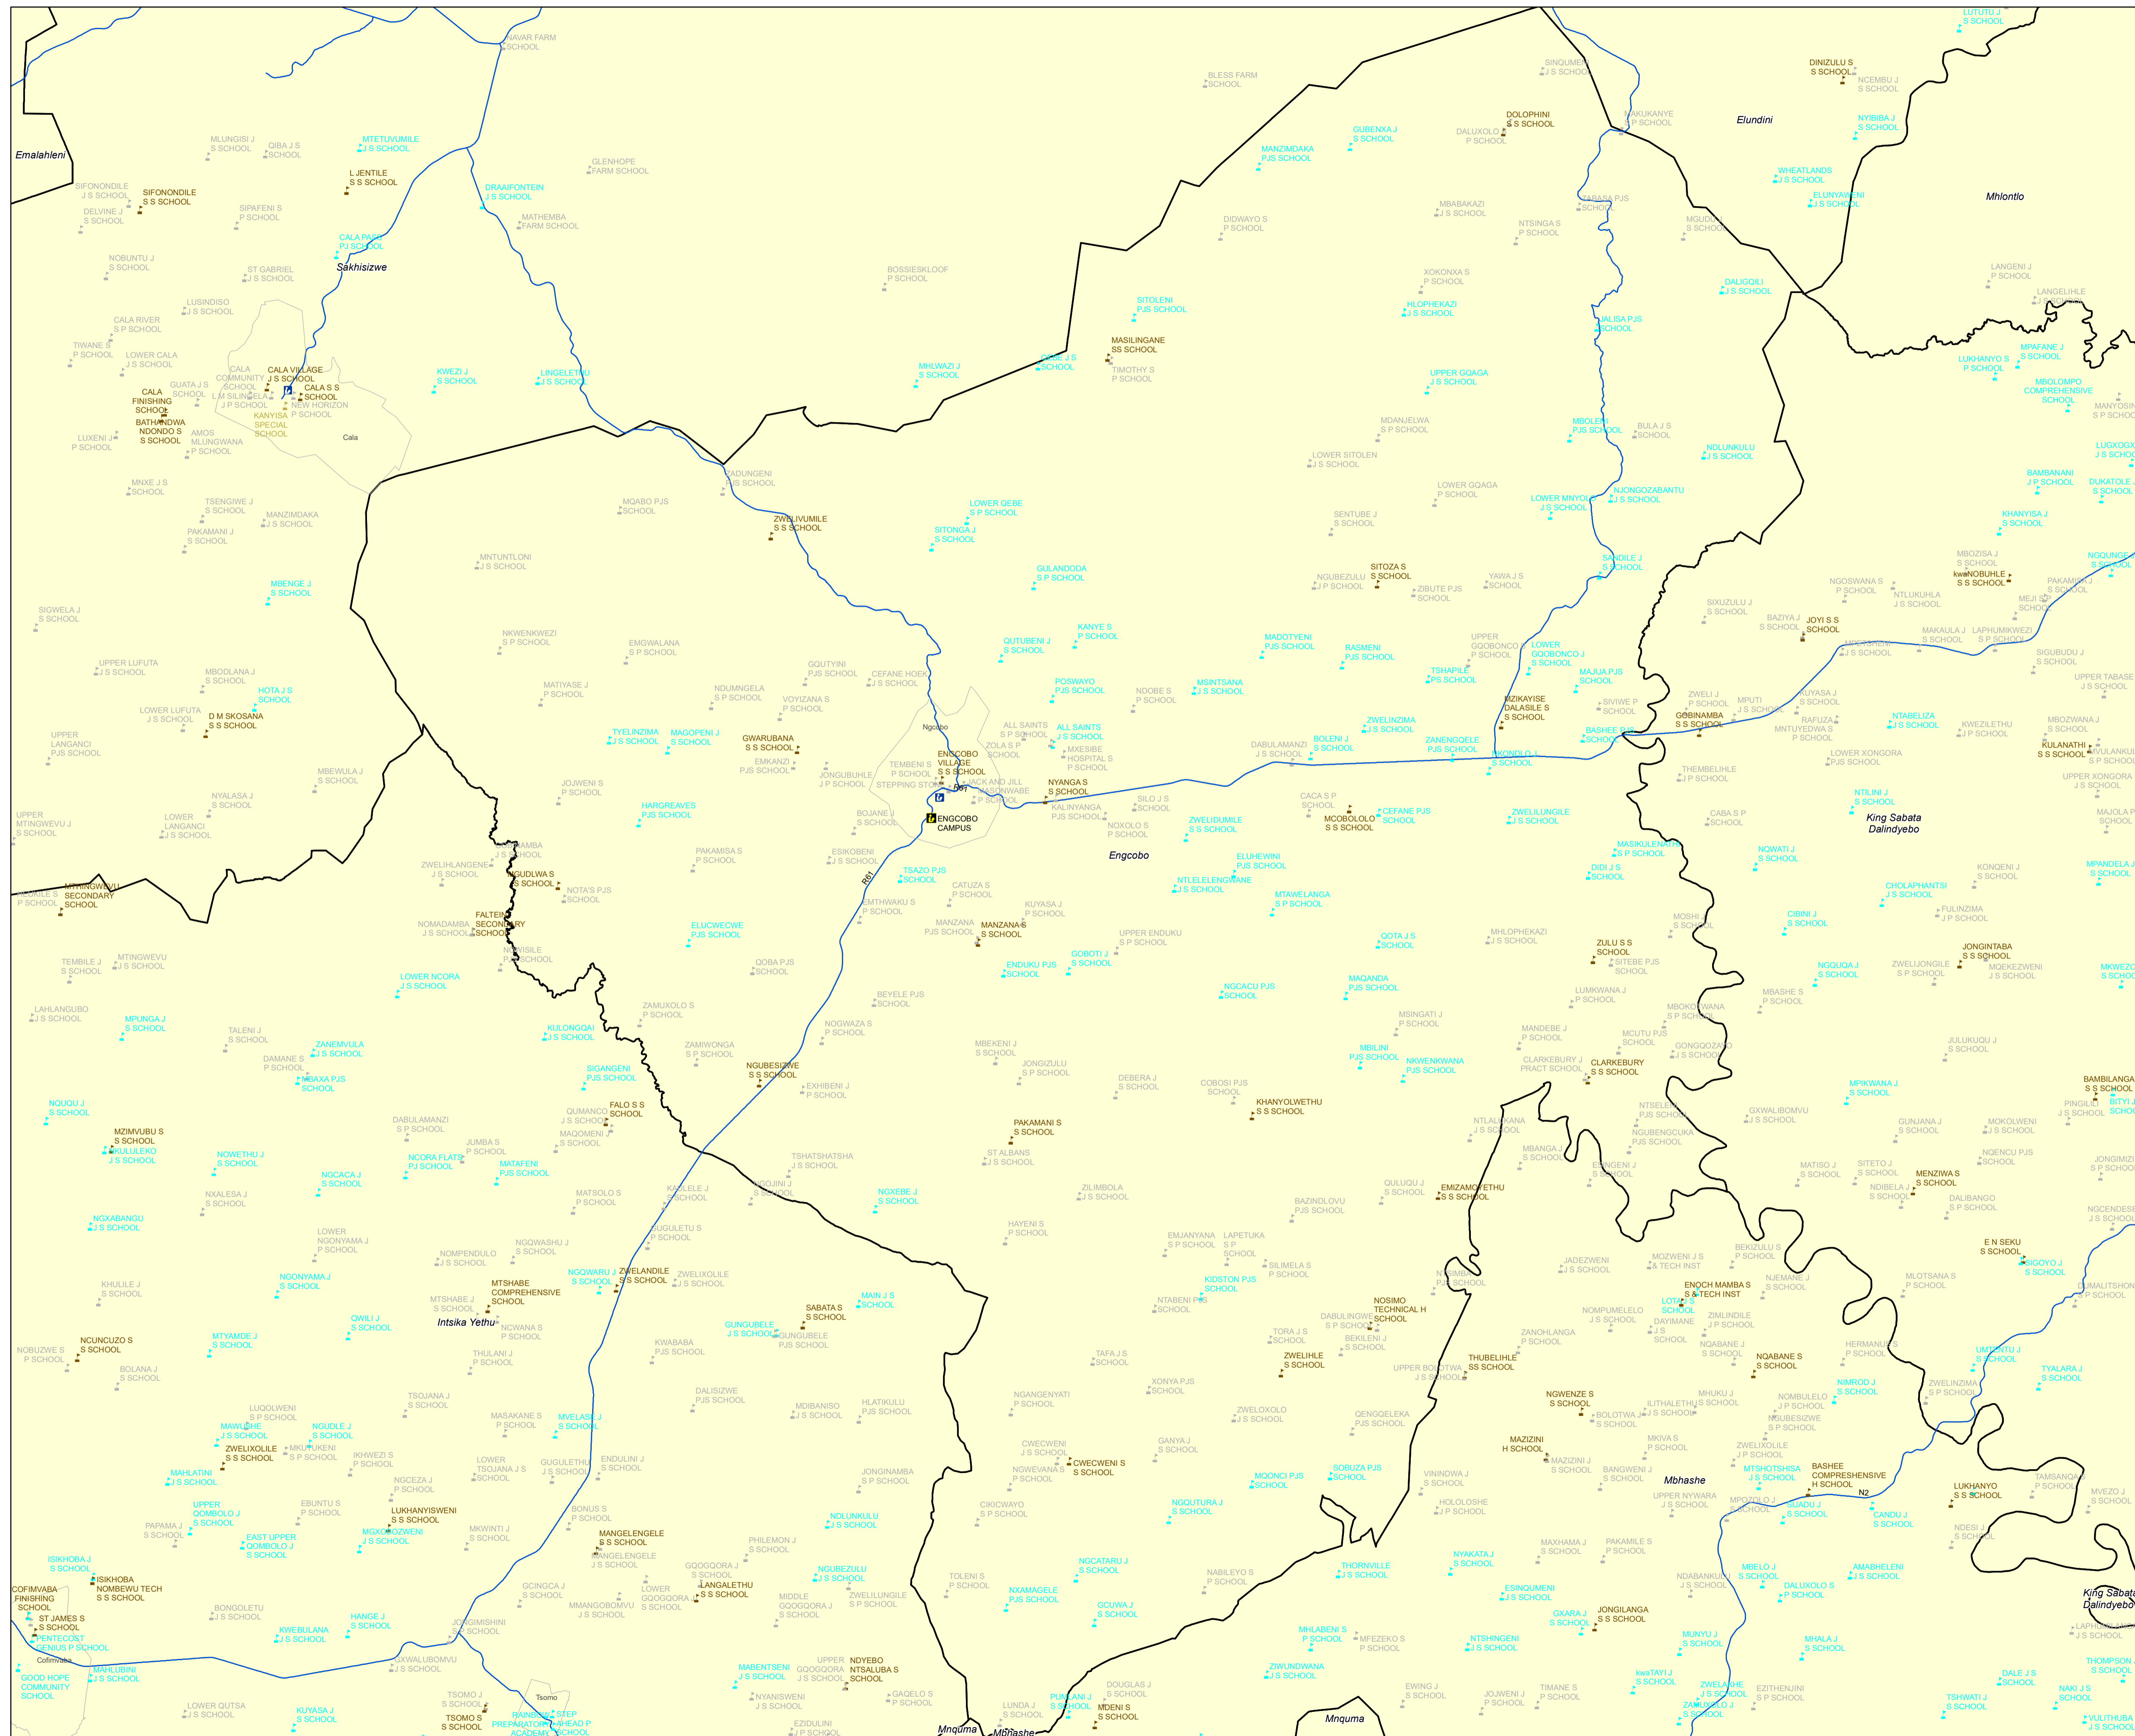

Eastern Cape Education Facilities & Towns

Legend

Schools

- Secondary
- Combined
- Primary
- Lsen
- GIS_DATA.DBO.Universities
- FET Colleges
- Library

Road Network

- Main Roads

Urban Area

- Municipal Boundary
- Eastern Cape
- Province

LOCALITY MAP

South Africa

PROVINCE OF THE EASTERN CAPE
OFFICE OF THE PREMIER
Spatial Information Management (GIS)

Tel: 040-609 6155/ 6115 / 6132 Web: <http://gis.ecprov.gov.za/>
 Email: pgtio.gis@otp.ecprov.gov.za Fax: 040 - 6093021
 Compiler: Olwethu Kanti Date: 12 April 2018
 Project Reference: L:\SIMU_Projects2017_18\Q4\HealthFacilities